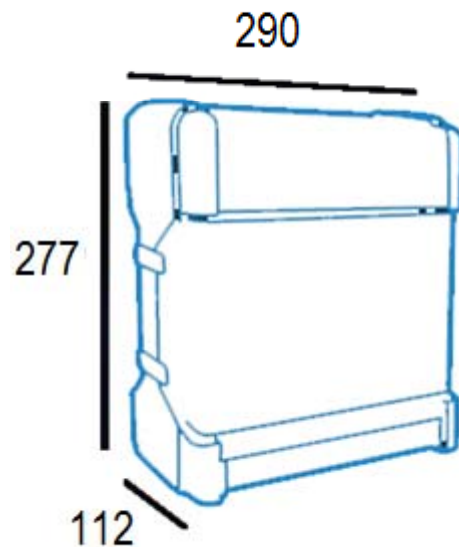

TECHNICAL DATA

- Made of aluminum and ABS, resistant.
- Dimensions: 277 high x 290 wide x 112 deep mm.
- Coverage: 80 m<sup>2</sup>.
- Tubes: 13 W.
- Power: 13 W.

SUGGESTED TEXT FOR PRESCRIPTION

Electric fly-killer NOFER or similar, in aluminum and ABS. Power 13 W, coverage 80 m<sup>2</sup>. With removable tray. Dimensions: 277 high x 290 wide x 112 deep mm.

TECHNICAL DRAWING

Dimensions in mm

NOFER S.L.  
 Avenida de la fama, 118  
 08940 · Cornellà de Llobregat (Barcelona)  
 Tel +34 934 742 423 · Fax +34 934 743 548  
 export@nofer.com · www.nofer.com

Related Products