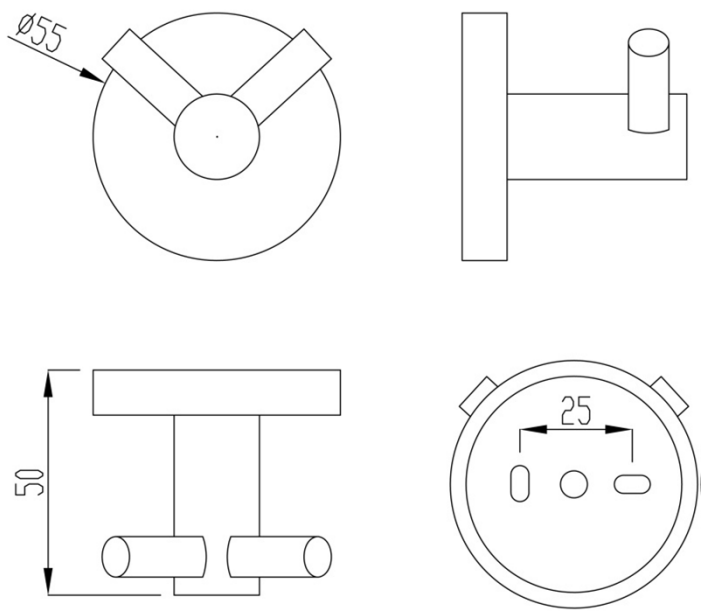

Double hook

- Double hook.
- Durability and resistance against corrosion.
- Suitable for public areas.
- Polish finished stainless steel.

TECHNICAL DATA

- Made of polish finished AISI 304 stainless steel.
- Dimensions: wall support Ø 55 mm, 50 mm depth.
- Concealed fixing.
- Equipped with fixing materials.
- Maintenance: stainless steel needs maintenance because dust can eventually damage the chrome in stainless steel. We recommend monthly cleaning with a stainless steel special product.

SUGGESTED TEXT FOR PRESCRIPTION

NOFER or similar double hook, made of polish finished AISI 304 stainless steel. Dimensions: wall support Ø 55 mm, 50 mm depth.

TECHNICAL DRAWING

DIMENSIONS IN mm

NOFER S.L.
 Avenida de la fama, 118
 08940 · Cornellà de Llobregat (Barcelona)
 Tel +34 934 742 423 · Fax +34 934 743 548
 export@nofer.com · www.nofer.com