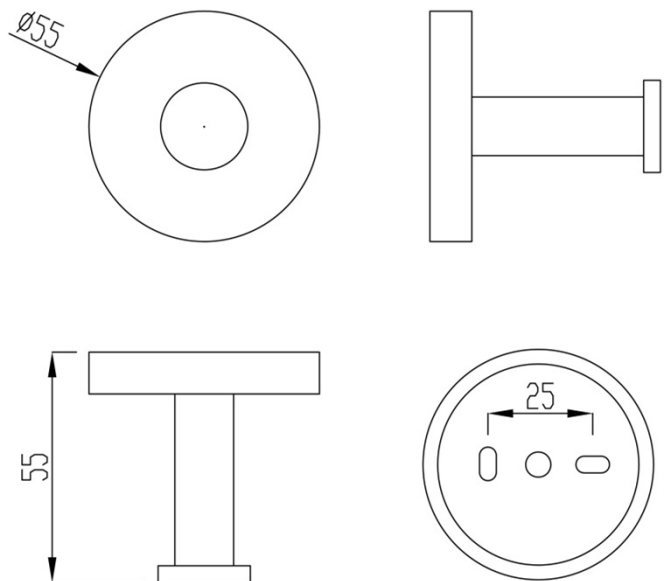

Single hook

- Single hook.
- Durability and resistance against corrosion.
- Suitable for public areas.

**TECHNICAL DATA**

- Made in satin finished AISI 304 stainless steel.
- Dimensions: wall support Ø 55 mm, 55 mm depth.
- Concealed fixing.
- Equipped with fixing materials.
- Maintenance: stainless steel needs maintenance because dust can eventually damage the chrome in stainless steel. We recommend monthly cleaning with a stainless steel special product.

**SUGGESTED TEXT FOR PRESCRIPTION**

NOFER or similar hook, made in satin finished AISI 304 stainless steel. Dimensions: wall support Ø 55 mm, 55 mm depth.

**TECHNICAL DRAWING**

DIMENSIONS IN mm

NOFER S.L.  
 Avenida de la fama, 118  
 08940 · Cornellà de Llobregat (Barcelona)  
 Tel +34 934 742 423 · Fax +34 934 743 548  
 export@nofer.com · www.nofer.com