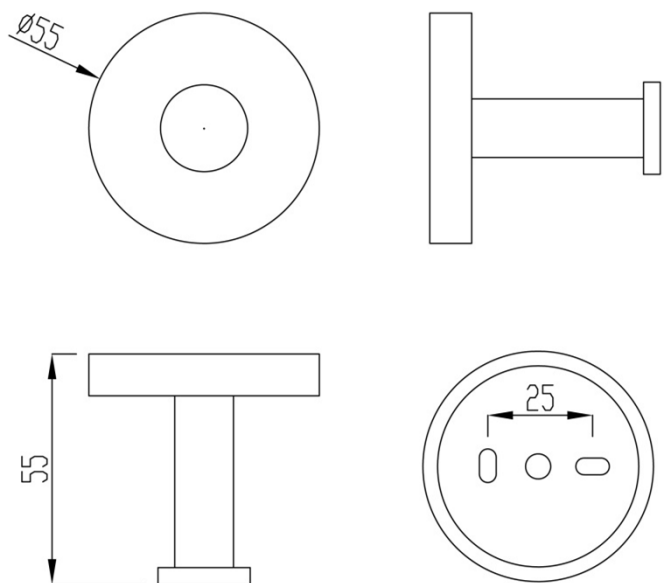

Single hook

- Single hook.
- Durability and resistance against corrosion.
- Suitable for public areas.

TECHNICAL DATA

- Made in polish finished AISI 304 stainless steel.
- Dimensions: wall support Ø 55 mm, 55 mm depth.
- Concealed fixing.
- Equipped with fixing materials.
- Maintenance: stainless steel needs maintenance because dust can eventually damage the chrome in stainless steel. We recommend monthly cleaning with a stainless steel special product.

SUGGESTED TEXT FOR PRESCRIPTION

NOFER or similar hook, made of polish finished AISI 304 stainless steel. Dimensions: wall support Ø 55 mm, 55 mm depth.

TECHNICAL DRAWING

DIMENSIONS IN mm

NOFER S.L.
 Avenida de la fama, 118
 08940 · Cornellà de Llobregat (Barcelona)
 Tel +34 934 742 423 · Fax +34 934 743 548
 export@nofer.com · www.nofer.com