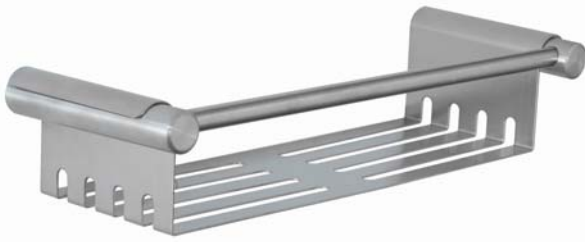

Stainless steel soap dish

- Stainless steel soap dish.
- Durability and resistance against rust and corrosion.
- Suitable for public areas.

TECHNICAL DATA

- Made in AISI 304 stainless steel.
- Satin finished.
- Dimensions: 70 mm high x 350 mm width x 121 mm depth.
- Hidden wall fixation.
- Fixing material included.

SUGGESTED TEXT FOR PRESCRIPTION

NOFER or similar, AISI 304 stainless steel soap dish. Dimensions: 70 mm high x 350 mm width x 121 mm depth.

NOFER S.L.
 Avenida de la fama, 118
 08940 - Cornellà de Llobregat (Barcelona)
 Tel +34 934 742 423 - Fax +34 934 743 548
 export@nofer.com - www.nofer.com