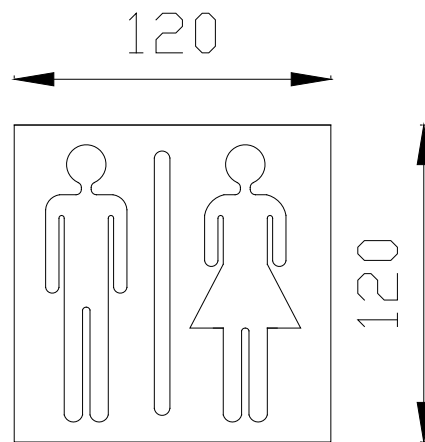

Stainless steel pictogram

- Unisex bathroom pictogram
- Suitable for signaling unisex toilet in public spaces. Other pictograms are also available.
- Durability and resistance.

TECHNICAL DATA

- Material: AISI 304 Stainless steel
- Hollow pictograms.
- Finish: Satin
- Dimensions: 120 height x 120 width (mm)
- Adhesive wall fastening.
- Weight: 175 gr.

SUGGESTED TEXT FOR PRESCRIPTION

NOFER AISI 304 Stainless steel pictogram. Hollow pictograms. Finish: Satin. Dimensions: 120 height x 120 width (mm)

TECHNICAL DRAWING

NOFER S.L.
 Avenida de la fama, 118
 08940 · Cornellà de Llobregat (Barcelona)
 Tel +34 934 742 423 · Fax +34 934 743 548
 export@nofer.com · www.nofer.com