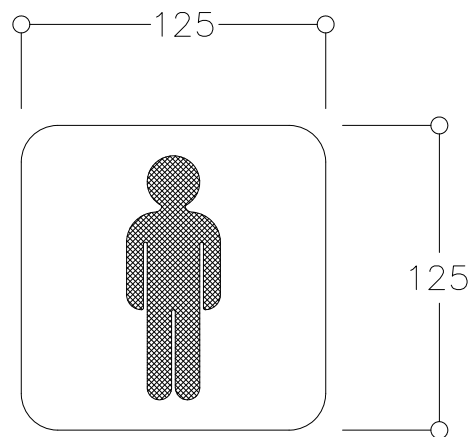

Pictograma aseo caballeros

- Stainless steel pictogram for gentlemen's bathrooms.
- Sturdy and resistant.
- Satin finished stainless steel and black figure.
- Suitable for public bathrooms.

TECHNICAL DATA

- Made of AISI 304 stainless steel.
- Self-adhesive.
- Dimensions: 125 height x 125 width x 1,5 thickness (mm).

SUGGESTED TEXT FOR PRESCRIPTION

NOFER pictogram for gentlemen's bathroom made of AISI 304 stainless steel and black figure. Self-adhesive. Dimensions: 125 height x 125 width x 1,5 thickness (mm).

TECHNICAL DRAWING

DIMENSIONS IN mm.

NOFER S.L.
 Avenida de la fama, 118
 08940 · Cornellà de Llobregat (Barcelona)
 Tel +34 934 742 423 · Fax +34 934 743 548
 export@nofer.com · www.nofer.com