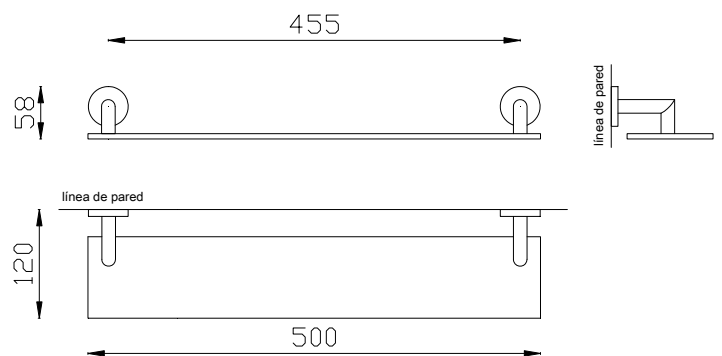

Utility shelf

- Utility shelf.
- Easy to install and clean.
- Polish finished.

TECHNICAL DATA

- Wall supports made of Zamac.
- Shelf made of tempered glass 6 mm thick.
- Dimensions: 58 height x 500 width x 120 depth (mm).
- Equipped with wall fixing materials.

SUGGESTED TEXT FOR PRESCRIPTION

NOFER or similar, utility shelf made of Zamac and 6 mm thick tempered glass. Dimensions: 58 height x 500 width x 120 depth (mm).

TECHNICAL DRAWING

Dimensions in mm

NOFER S.L.
 Avenida de la fama, 118
 08940 · Cornellà de Llobregat (Barcelona)
 Tel +34 934 742 423 · Fax +34 934 743 548
 export@nofer.com · www.nofer.com