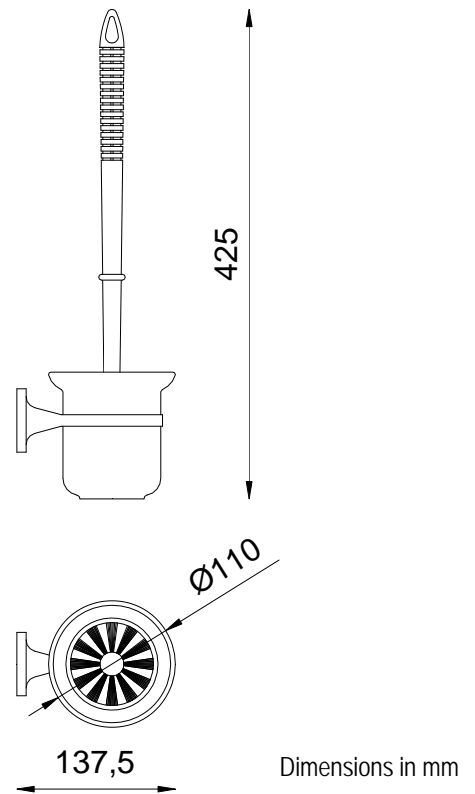

Toilet brush set

- Toilet brush set.
- Easy to clean.
- Durability and resistance to rust.

TECHNICAL DATA

- Support made of Zamac. Removable container in white ceramic.
- Dimensions: 425 high x 110 wide x 137,5 deep mm.
- Fixing materials included.

TECHNICAL DRAWING

SUGGESTED TEXT FOR PRESCRIPTION

Toilet brush set NOFER or similar, in Zamac and white ceramic.
Dimensions: 425 high x 110 wide x 137,5 deep mm.

NOFER S.L.
Avenida de la fama, 118
08940 · Cornellà de Llobregat (Barcelona)
Tel +34 934 742 423 · Fax +34 934 743 548
export@nofer.com · www.nofer.com