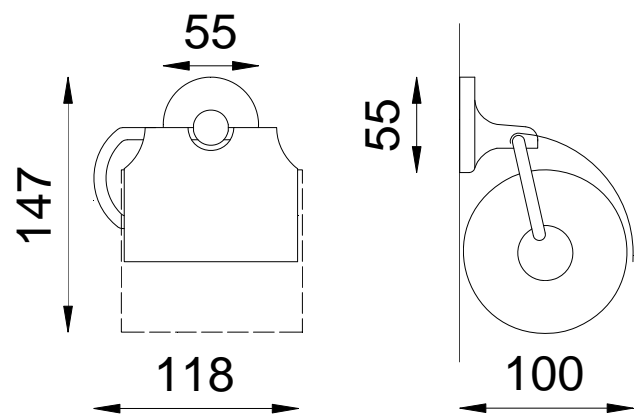

Toilet tissue dispenser

- Toilet tissue dispenser.
- Durability and resistance.
- Easy to install and clean.
- Polish finish.

TECHNICAL DATA

- Made in Zamac (alloy of zinc, aluminium, magnesium and cooper).
- Dimensions: 147 high x 118 wide x 100 deep mm, wall support Ø 55 mm.
- Suitable for conventional toilet roll.
- Hidden wall fixations included.

SUGGESTED TEXT FOR PRESCRIPTION

Toilet tissue dispenser NOFER or similar, in Zamac. Dimensions: 147 high x 118 wide x 100 deep mm.

TECHNICAL DRAWING

Dimensions in mm

NOFER S.L.
 Avenida de la fama, 118
 08940 · Cornellà de Llobregat (Barcelona)
 Tel +34 934 742 423 · Fax +34 934 743 548
 export@nofer.com · www.nofer.com