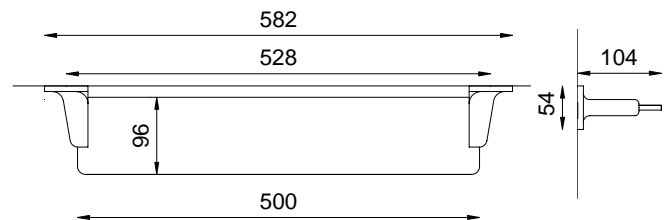

Shelf

- Durability and resistance to corrosion
- Easy to install and clean
- Metallic fixations in polish finish

TECHNICAL DATA

- Fixations made in Zamak.
- Shelf made in tempered glass of 6 mm thickness.
- Dimensions: 582 mm wide x 104 mm deep x 54 mm high.
- Screws included.

SUGGESTED TEXT FOR PRESCRIPTION

Shelf NOFER or similar, metallic fixations in zamak and tempered glass 6 mm.
 Dimensions: 582 mm wide x 104 mm deep x 54 mm high.

TECHNICAL DRAWING

NOFER S.L.
 Avenida de la fama, 118
 08940 · Cornellà de Llobregat (Barcelona)
 Tel +34 934 742 423 · Fax +34 934 743 548
 nofer@nofer.com · www.nofer.com