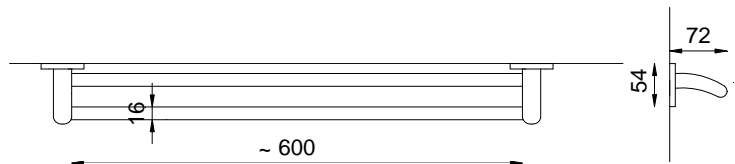

Towel rail

- Towel rail with two bars in Zamac.
- Easy to clean.
- Durability and resistance to rust.
- Polish finish.

TECHNICAL DATA

- Made of Zamac.
- Dimensions: 54 high x 600 wide x 72 deep mm. Bars: Ø 16 mm.
- Fixing materials included.

SUGGESTED TEXT FOR PRESCRIPTION

Towel rail NOFER or similar, in Zamac polish finish. Dimensions: 54 high x 600 wide x 72 deep mm. Bars: Ø 16 mm.

TECHNICAL DRAWING

Dimensions in mm

NOFER S.L.
 Avenida de la fama, 118
 08940 · Cornellà de Llobregat (Barcelona)
 Tel +34 934 742 423 · Fax +34 934 743 548
 export@nofer.com · www.nofer.com