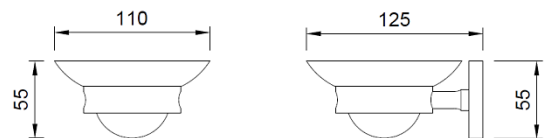

TECHNICAL DATA

- Holder made of glass and support made of polish chromed brass.
- Dimensions: 55 height x 110 width x 125 depth (mm).
- hidden fixings. Wall fixings included.

SUGGESTED TEXT FOR PRESCRIPTION

NOFER serie Monaco or similar, soap holder made of glass with support made of polish chromed brass. Dimensions: 55 height x 110 width x 125 depth (mm).

Dimensions IN mm

NOFER S.L.  
 Avenida de la fama, 118  
 08940 · Cornellà de Llobregat (Barcelona)  
 Tel +34 934 742 423 · Fax +34 934 743 548  
 export@nofer.com · www.nofer.com