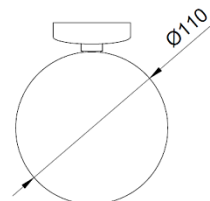

Soap holder serie MONACO

- Soap holder made of glass with support made of polish chromed brass.
- Durability and resistance against rust and corrosion.
- Easy to install and clean.
- Suitable for public spaces.

TECHNICAL DATA

- Holder made of glass and support made of polish chromed brass.
- Dimensions: 55 height x 110 width x 125 depth (mm).
- hidden fixings. Wall fixings included.

SUGGESTED TEXT FOR PRESCRIPTION

NOFER serie Monaco or similar, soap holder made of glass with support made of polish chromed brass. Dimensions: 55 height x 110 width x 125 depth (mm).

Dimensions IN mm

NOFER S.L.  
 Avenida de la fama, 118  
 08940 · Cornellà de Llobregat (Barcelona)  
 Tel +34 934 742 423 · Fax +34 934 743 548  
 export@nofer.com · www.nofer.com