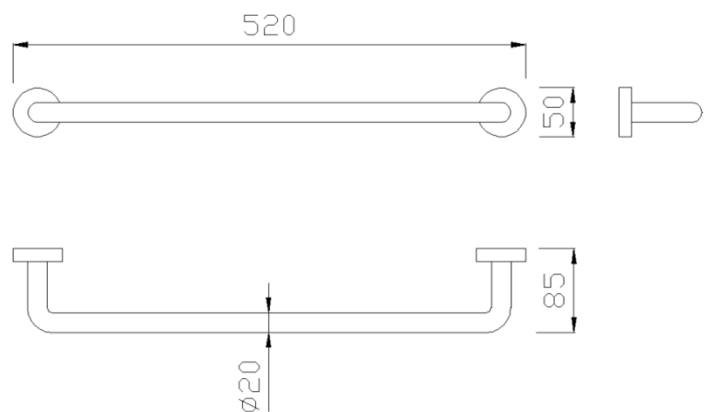

Straight bar

- Straight grab bar made in chrome plated brass.
- Durability and resistance to corrosion.
- Suitable for collectivities.
- Polish finish.

TECHNICAL DATA

- Made of chrome plated brass.
- Bar Ø 20 mm and 1 mm thick.
- Dimensions: 50 high x 520 width x 85 depth (mm). Wall support Ø 50 mm.
- Net weight: 0,4 Kg.
- Hidden anchor mechanism. Wall fixing materials included.

SUGGESTED TEXT FOR PRESCRIPTION

Straight grab bar NOFER or similar, made of chrome plated brass. Polish finish. Dimensions: 50 high x 520 width x 85 depth (mm). Wall support Ø 50 mm.

TECHNICAL DRAWING

Dimensions in mm