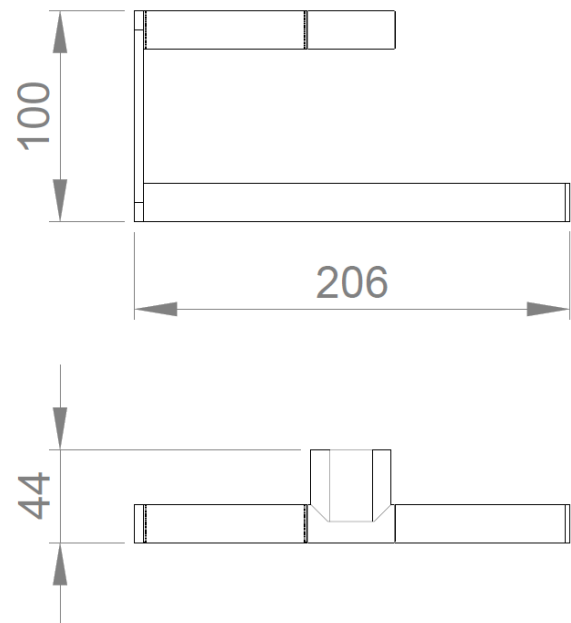

Bar towel rack

- Chromed brass bar towel rack.
- Durability and resistance.
- Suitable for public places.
- Glossy finish.
- With fixing system screwed to the wall by means of a platen.

TECHNICAL DATA

- Made of chromed brass.
- Dimensions: 100 height x 206 width x 44 depth (mm).
- Diameter of tube: Ø18 mm.
- Wall fixing screws hidden and included.

SUGGESTED TEXT FOR PRESCRIPTION

NOFER bar towel rack, chrome-plated brass, gloss finish.
 Dimensions: 100 height x 206 width x 44 depth (mm). Diameter of tube: Ø18 mm.

TECHNICAL DRAWING

DIMENSIONS IN mm

NOFER S.L.
 Avenida de la fama, 118
 08940 · Cornellà de Llobregat (Barcelona)
 Tel +34 934 742 423 · Fax +34 934 743 548
 nofer@nofer.com · www.nofer.com