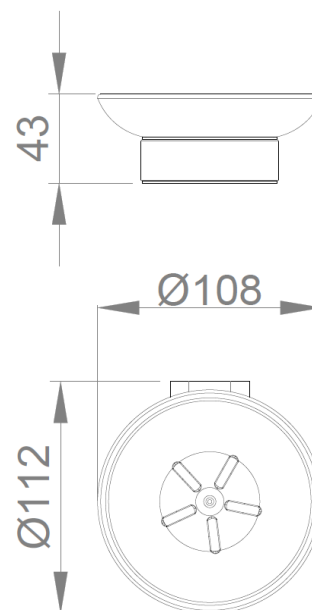

Soap hold

- Soap dish for bathrooms and toilets.
- Durability and resistance to corrosion.
- Suitable for public places.
- Glossy finish.
- With fixing system screwed to the wall by means of a platen.

TECHNICAL DATA

- Made of chromed brass, gloss finish.
- Dimensions: 43 height x Ø108 width x 112 depth (mm).
- Hidden fixings.
- Wall fixing screws included.

SUGGESTED TEXT FOR PRESCRIPTION

NOFER soap dish, made of chromed brass gloss finish.
Dimensions: 43 height x Ø108 width x 112 depth (mm).

TECHNICAL DRAWING

DIMENSIONS IN mm

NOFER S.L.
Avenida de la fama, 118
08940 · Cornellà de Llobregat (Barcelona)
Tel +34 934 742 423 · Fax +34 934 743 548
nofer@nofer.com · www.nofer.com

Related Products
