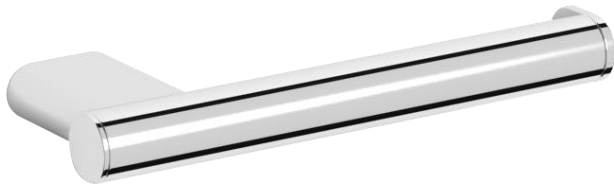

Reserve toilet roll holder

- Reserve toilet roll holder made of chrome-plated brass toilet paper.
- Durability and resistance to corrosion.
- Suitable for public places.
- Glossy finish.
- With fixing system screwed to the wall by means of a platen.

TECHNICAL DATA

- Made of chromed brass.
- Brass pipe body Ø22 mm horizontal.
- Dimensions: Ø22 height x 190 width x 77 depth (mm).
- Wall fixing screws hidden and included.

SUGGESTED TEXT FOR PRESCRIPTION

NOFER toilet roll holder, made of chrome-plated brass, gloss finish. Brass pipe body Ø22 mm horizontal. Dimensions: Ø22 height x 190 width x 77 depth (mm).

TECHNICAL DRAWING

NS IN mm

NOFER S.L.
 Avenida de la fama, 118
 08940 · Cornellà de Llobregat (Barcelona)
 Tel +34 934 742 423 · Fax +34 934 743 548
 nofer@nofer.com · www.nofer.com