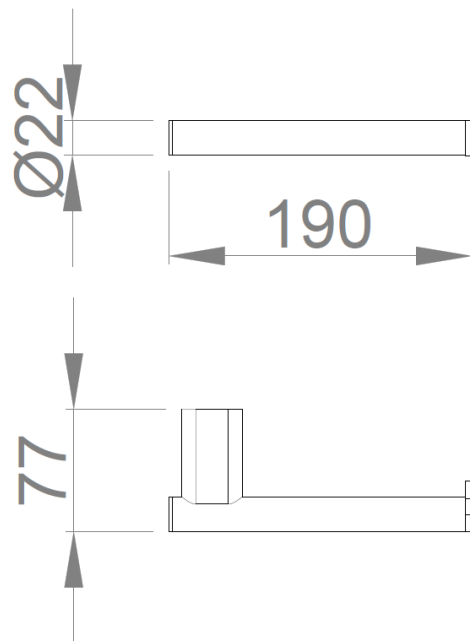

Reserve toilet roll holder

- Reserve toilet roll holder made of chrome-plated brass toilet paper.
- Durability and resistance to corrosion.
- Suitable for public places.
- Glossy finish.
- With fixing system screwed to the wall by means of a platen.

TECHNICAL DATA

- Made of chromed brass.
- Brass pipe body Ø22 mm horizontal.
- Dimensions: Ø22 height x 190 width x 77 depth (mm).
- Wall fixing screws hidden and included.

SUGGESTED TEXT FOR PRESCRIPTION

NOFER toilet roll holder, made of chrome-plated brass, gloss finish. Brass pipe body Ø22 mm horizontal. Dimensions: Ø22 height x 190 width x 77 depth (mm).

TECHNICAL DRAWING

NS IN mm

NOFER S.L.
 Avenida de la fama, 118
 08940 · Cornellà de Llobregat (Barcelona)
 Tel +34 934 742 423 · Fax +34 934 743 548
 nofer@nofer.com · www.nofer.com