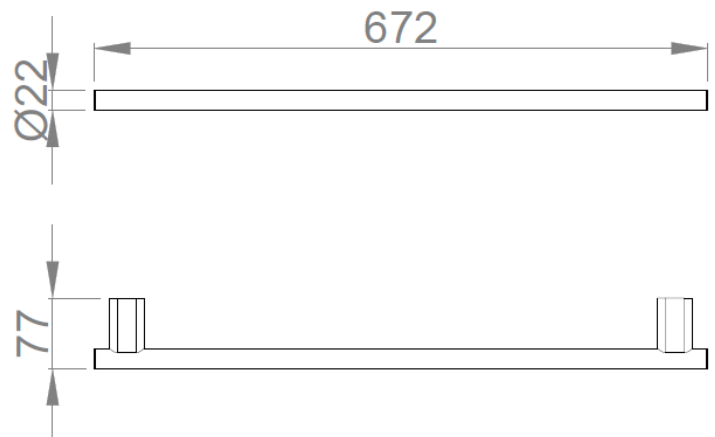

Bar towel rack

- Chromed brass bar towel rack.
- Durability and resistance.
- Suitable for public places.
- Glossy finish.
- With fixing system screwed to the wall by means of a platen.

TECHNICAL DATA

- Made of chromed brass.
- Dimensions: 22 height x 672 width x 77 depth (mm).
- Diameter of tube: Ø22 mm.
- Wall fixing screws hidden and included.

SUGGESTED TEXT FOR PRESCRIPTION

NOFER bar towel rack, chrome-plated brass, gloss finish.
 Dimensions: 22 height x 672 width x 77 depth (mm). Diameter of tube: Ø22 mm.

TECHNICAL DRAWING

DIMENSIONS IN mm

NOFER S.L.
 Avenida de la fama, 118
 08940 · Cornellà de Llobregat (Barcelona)
 Tel +34 934 742 423 · Fax +34 934 743 548
 nofer@nofer.com · www.nofer.com