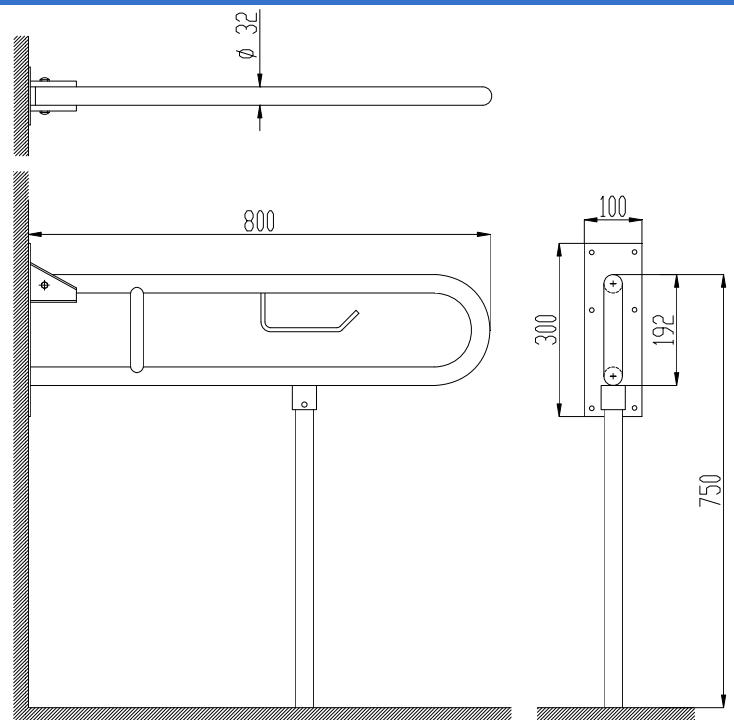

**Folding grab bar**

- Folding grab bar to fix to wall, vertical swing.
- Equipped with a support leg to ground.
- Support suitable for bathrooms, wc-bidet, showers and baths.
- Designed for adapted toilets for disabled.
- Stainless steel white Nylon finish. Also available in polish finish ( NOFER 15206.B) and satin finish (NOFER 15206.S).

**TECHNICAL DATA**

- Made of AISI 304 stainless steel.
- Dimensions: 800 mm long, 750 mm high.
- Bars: Ø 32.
- Fixing materials included.

**TECHNICAL DRAWING**

Dimensions in mm

The picture belongs to NOFER 15206.S

**SUGGESTED TEXT FOR PRESCRIPTION**

Folding grab bar NOFER or similar, vertical swing with suport leg to ground. Made of AISI 304 stainless steel. 800 mm long, 750 mm high. Bars: Ø 32.