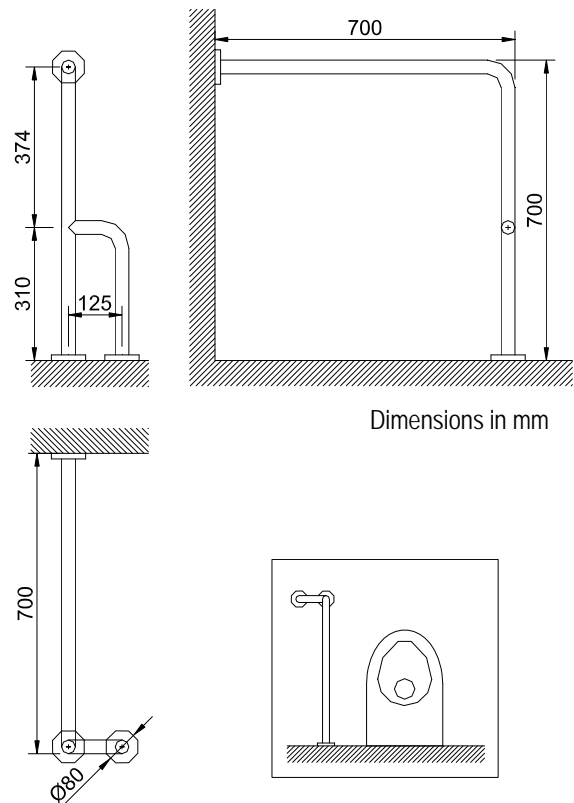

Fixed grab bar

- 90° angle grab bar from floor to wall, with rosette.
- Three anchor points.
- Support suitable for bathrooms, wc-bidet, showers and baths.
- Designed for adapted toilets for disabled.
- Stainless steel white Nylon finish. Also available in polish finish (NOFER 15204.B) and satin finish (NOFER 15204.S).

TECHNICAL DATA

- Made of AISI 304 stainless steel.
- Dimensions: 700 high x 700 deep mm.
- Bars: Ø 32 x 1,5 mm.
- Fixing materials included.
- Maintenance: Stainless steel needs maintenance because dust can eventually damage the chrome in stainless steel. We recommend monthly cleaning with our special product.

TECHNICAL DRAWING

SUGGESTED TEXT FOR PRESCRIPTION

90° angle fixed grab bar from floor to wall NOFER or similar, in AISI 304 stainless steel. Three anchor points. Dimensions: 700 high x 700 deep mm. Bars: Ø 32 x 1,5 mm.