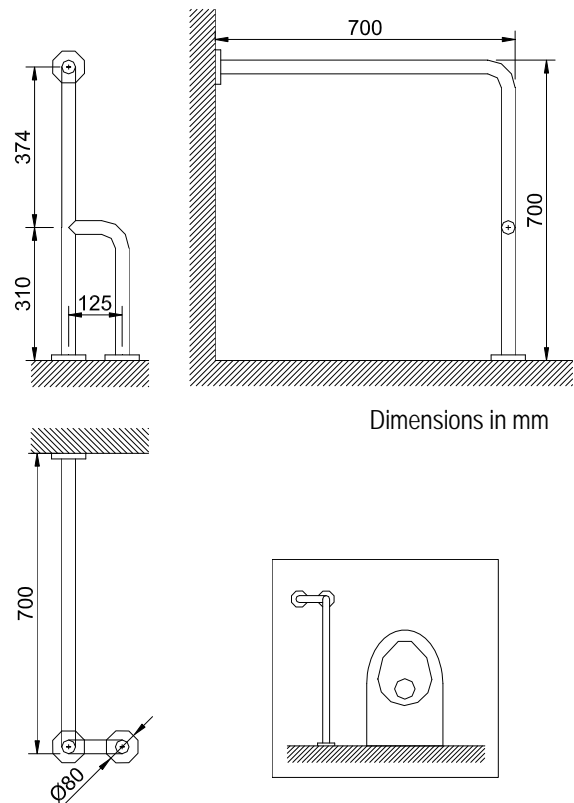

Fixed grab bar

- 90° angle grab bar from floor to wall, with rosette.
- Three anchor points.
- Support suitable for bathrooms, wc-bidet, showers and baths.
- Designed for adapted toilets for disabled.
- Stainless steel satin finish. Also available in polish finish (NOFER 15204.B) and white Nylon finish (NOFER 15204.W).

TECHNICAL DATA

- Made of AISI 304 stainless steel.
- Dimensions: 700 high x 700 deep mm.
- Bars: Ø 32 x 1,5 mm.
- Fixing materials included.
- Maintenance: Stainless steel needs maintenance because dust can eventually damage the chrome in stainless steel. We recommend monthly cleaning with our special product.

TECHNICAL DRAWING

SUGGESTED TEXT FOR PRESCRIPTION

90° angle fixed grab bar from floor to wall NOFER or similar, in AISI 304 stainless steel. Three anchor points. Dimensions: 700 high x 700 deep mm. Bars: Ø 32 x 1,5 mm.