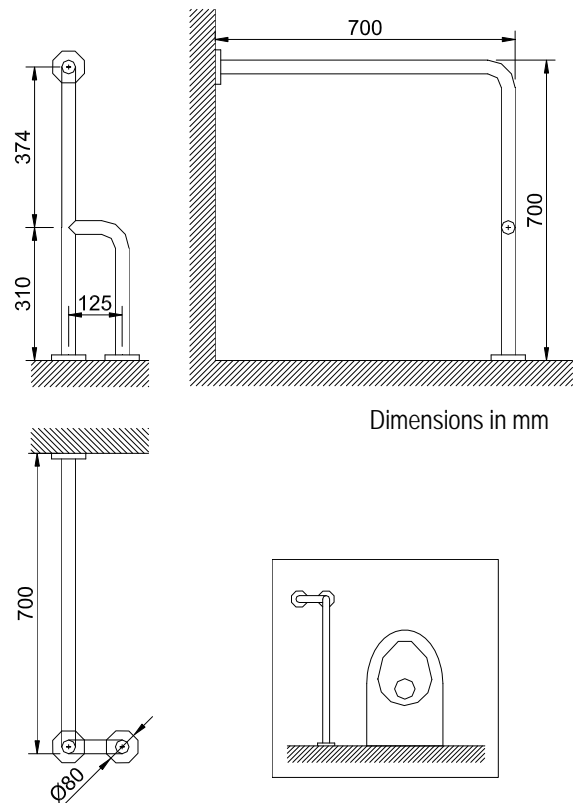

Fixed grab bar

- 90° angle grab bar from floor to wall, with rosette.
- Three anchor points.
- Support suitable for bathrooms, wc-bidet, showers and baths.
- Designed for adapted toilets for disabled.
- Stainless steel polish finish. Also available in satin finish (NOFER 15204.S) and white Nylon finish (NOFER 15204.W).

TECHNICAL DATA

- Made of AISI 304 stainless steel.
- Dimensions: 700 high x 700 deep mm.
- Bars: Ø 32 x 1,5 mm.
- Fixing materials included.
- Maintenance: Stainless steel needs maintenance because dust can eventually damage the chrome in stainless steel. We recommend monthly cleaning with our special product.

TECHNICAL DRAWING

SUGGESTED TEXT FOR PRESCRIPTION

90° angle fixed grab bar from floor to wall NOFER or similar, in AISI 304 stainless steel. Three anchor points. Dimensions: 700 high x 700 deep mm. Bars: Ø 32 x 1,5 mm.