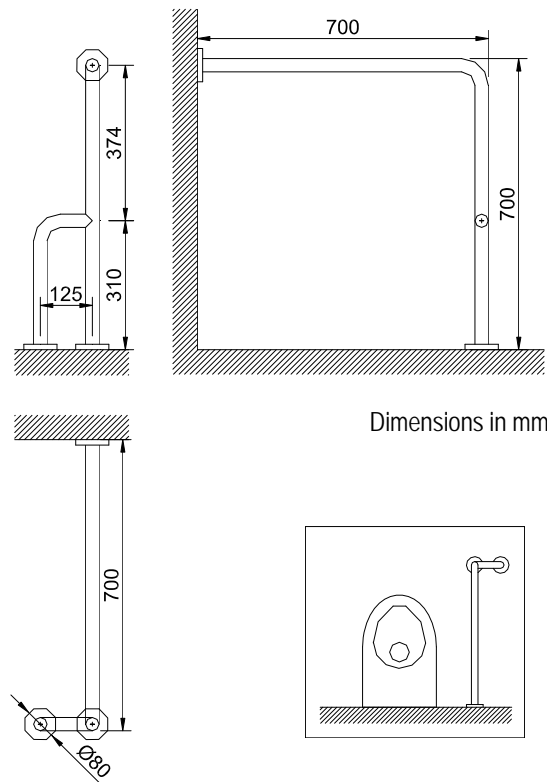

**Fixed grab bar**

- 90° angle grab bar from floor to wall, with rosette.
- Three anchor points.
- Support suitable for bathrooms, wc-bidet, showers and baths.
- Designed for adapted toilets for disabled.
- Stainless steel satin finish. Also available in white Nylon finish ( NOFER 15203.W) and polish finish (NOFER 15203.B).

**TECHNICAL DATA**

- Made of AISI 304 stainless steel.
- Dimensions: 700 high x 700 deep mm.
- Bars: Ø 32 x 1,5 mm.
- Fixing materials included.
- Maintenance: Stainless steel needs maintenance because dust can eventually damage the chrome in stainless steel. We recommend monthly cleaning with our special product.

**TECHNICAL DRAWING**

**SUGGESTED TEXT FOR PRESCRIPTION**

90° angle fixed grab bar from floor to wall NOFER or similar, in AISI 304 stainless steel. Three anchor points. Dimensions: 700 high x 700 deep mm. Bars: Ø 32 x 1,5 mm.