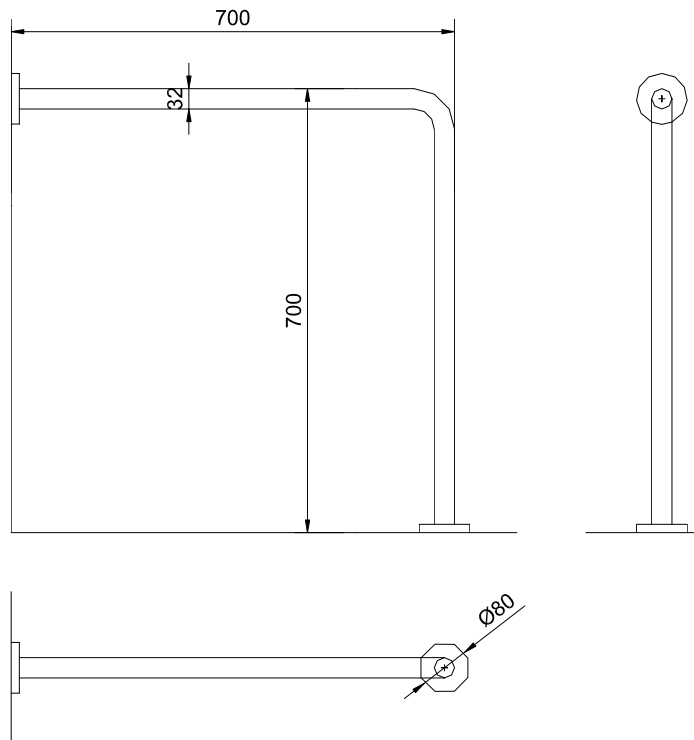

Fixed grab bar

- 90° angle grab bar from floor to wall, with rosette.
- Two anchor points.
- Support suitable for bathrooms, wc-bidet, showers and baths.
- Designed for adapted toilets for disabled.
- Stainless steel satin finish. Also available in white Nylon finish (NOFER 15198.W) and polish finish (NOFER 15198.B).

TECHNICAL DATA

- Made of AISI 304 stainless steel.
- Dimensions: 700 high x 700 deep mm.
- Bars: Ø 32 x 1,5 mm.
- Fixing materials included.
- Maintenance: Stainless steel needs maintenance because dust can eventually damage the chrome in stainless steel. We recommend monthly cleaning with our special product.

TECHNICAL DRAWING

Dimensions in mm

SUGGESTED TEXT FOR PRESCRIPTION

90° angle fixed grab bar from floor to wall NOFER or similar, in AISI 304 stainless steel. Three anchor points. Dimensions: 700 high x 700 deep mm. Bars: Ø 32 x 1,5 mm.