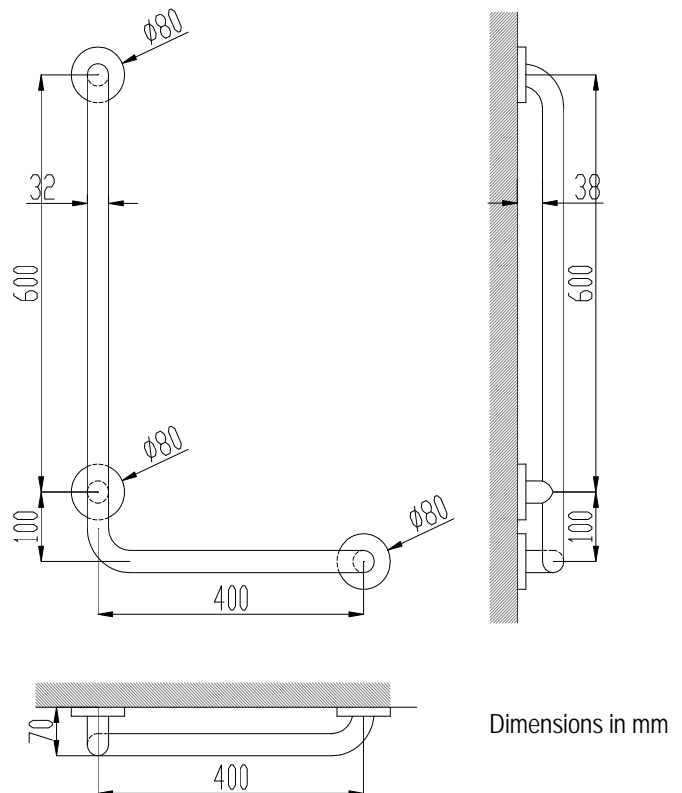

Fixed grab bar

- 90° angle grab bar to fix to wall, with rosette.
- Three anchor points.
- Support suitable for bathrooms, wc-bidet, showers and baths.
- Designed for adapted toilets for disabled.
- Stainless steel polish finish. Also available in satin finish (NOFER 15158.S) and white Nylon finish (NOFER 15158.W).

TECHNICAL DATA

- Made of AISI 304 stainless steel.
- Dimensions: long arm 700 mm, short arm 400 mm, bar \varnothing 32 mm.
- Fixing materials included.
- Maintenance: Stainless steel needs maintenance because dust can eventually damage the chrome in stainless steel. We recommend monthly cleaning with our special product.

TECHNICAL DRAWING

SUGGESTED TEXT FOR PRESCRIPTION

90° angle fixed grab bar NOFER or similar, in AISI 304 stainless steel. Three anchor points. Dimensions: long arm 700 mm, short arm 400 mm, bar \varnothing 32 mm.