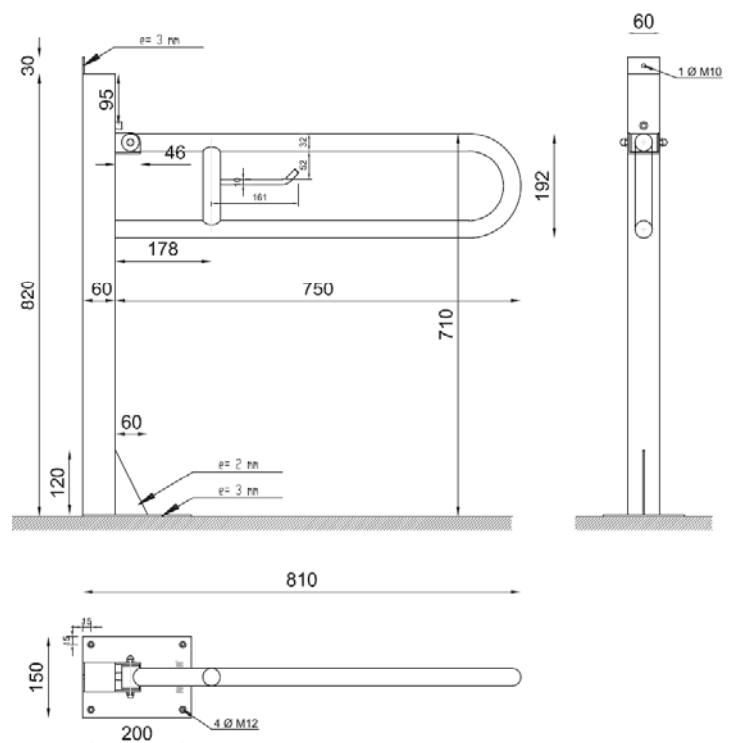

Swing-up grab bar with anchor to floor

- Swing-up grab bar with anchor to floor.
- Suitable for bathroom and WC, bidet.
- Stainless steel polish finished.

The picture belongs to NOFER 15064.S

SUGGESTED TEXT FOR PRESCRIPTION

Swing-up grab bar with anchor to floor NOFER or similar, in AISI 304 stainless steel polish finished. Total length: 810 mm. Total height: 820 mm. Mast section: 60x60 mm. Bars: Ø 32 mm.

TECHNICAL DATA

- Made of AISI 304 stainless steel.
- Swing-up length: 750 mm.
- Total length: 810 mm.
- Total height: 820 mm.
- Mast section: 60x60 mm.
- Bars: Ø 32 mm.
- Maintenance: stainless steel needs maintenances because the dust can eventually damage the chrome of the stainless steel AISI 304. We recommend monthly cleaning with our special product.
- Fixing materials included.

TECHNICAL DRAWING

Dimensions in mm

NOFER S.L.
 Avenida de la fama, 118
 08940 · Cornellà de Llobregat (Barcelona)
 Tel +34 934 742 423 · Fax +34 934 743 548
 export@nofer.com · www.nofer.com

Related Products