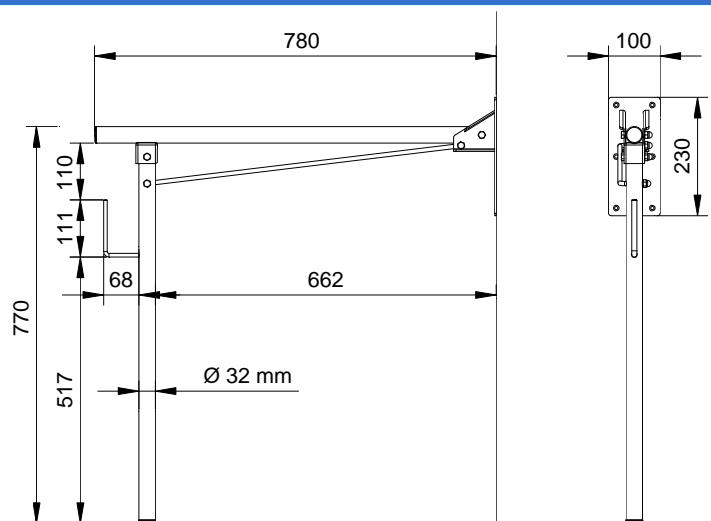

**Folding grab bar**

- Folding grab bar to fix to wall with roll holder.
- Includes a folding leg for a better support and vertical locking.
- Improved space utilization.
- Suitable for accesible toilets, wc, showers and baths.
- Stainless steel polish finished. Also available in satin finish (NOFER 15062.S) and white Nylon finish (NOFER 15062.W).

**TECHNICAL DATA**

- Made of AISI 304 stainless steel.
- Bars: 1,5 mm thick, , Ø 32 mm.
- Dimensions: 780 mm long, 770 mm high.
- Maintenance: stainless steel needs maintenance because dust can eventually damage the chrome in stainless steel. We recommend monthly cleaning with our special product.
- Includes mounting components.

**SUGGESTED TEXT FOR PRESCRIPTION**

Folding grab bar NOFER or similar, in AISI 304 stainless steel. With folding leg and roll holder. Dimensions: 780 mm long, 770 mm high. 1,5 mm thick, , Ø 32 mm.

**TECHNICAL DRAWING**

Dimensions in mm

NOFER S.L.  
 Avenida de la fama, 118  
 08940 · Cornellà de Llobregat (Barcelona)  
 Tel +34 934 742 423 · Fax +34 934 743 548  
 nofer@nofer.com · www.nofer.com

Related

Products

15206.S