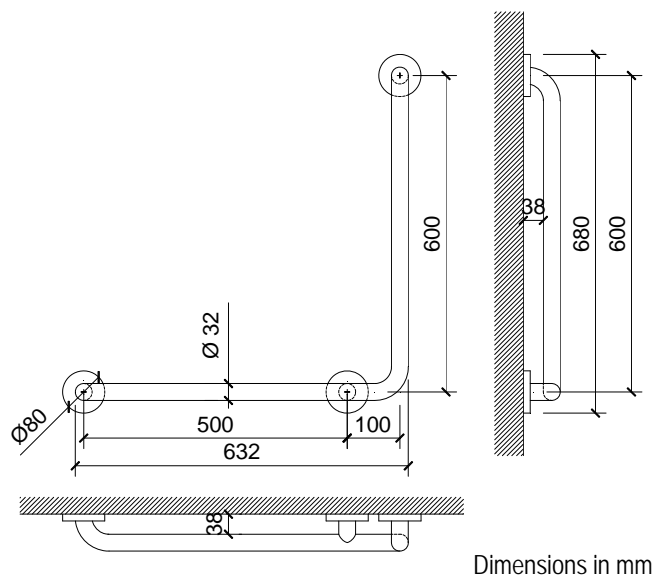

TECHNICAL DRAWING

NOFER S.L.
Avenida de la fama, 118
08940 · Cornellà de Llobregat (Barcelona)
Tel +34 934 742 423 · Fax +34 934 743 548
nofer@nofer.com · www.nofer.com

Related

Products

15052.B

15059.B

15058.B

15198.B

15062.B

15051.80.B