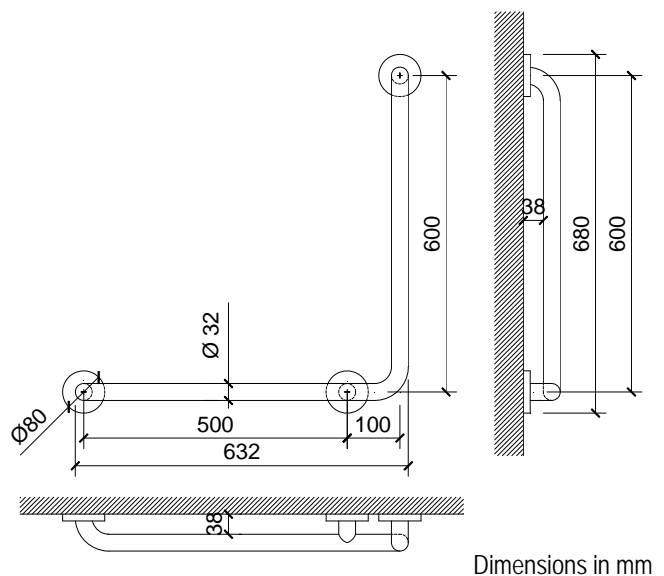

TECHNICAL DRAWING