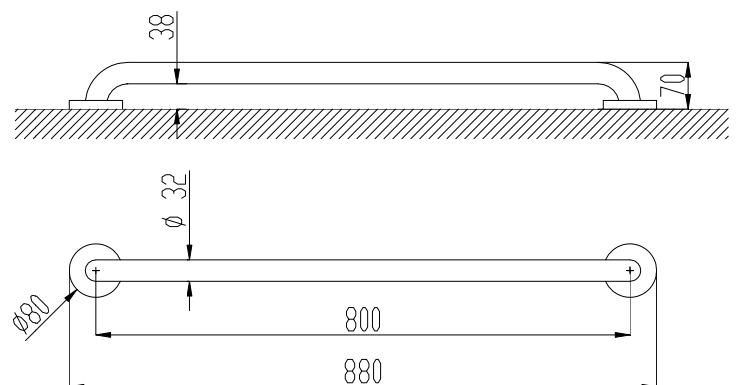

Straight grab bar

- Straight grab bar to fix to wall.
- Recommended for use in bathrooms, WC and showers.
- Suitable for bathrooms adapted to disabled.
- Stainless steel white Nylon finish. Also available in satin finish (NOFER 15054.80.S) and polish finish (NOFER 15054.80.B).

TECHNICAL DATA

- Made of Stainless Steel AISI 304.
- Two fixing points.
- Length: 800 mm.
- Distance from bar to wall: 38 mm.
- Ø 32 mm tube grab. Steel thickness: 1,5 mm.
- Recommended installation height: 70-75 cm from floor.
- Maintenance: Stainless steel needs maintenance because dust can eventually damage the chrome in stainless steel. We recommend monthly cleaning with our special product.

SUGGESTED TEXT FOR PRESCRIPTION

Straight grab bar NOFER or similar, to fix to wall. In AISI 304 stainless steel. Length: 800 mm. Ø 32 mm tube grab. Steel thickness: 1,5 mm.

TECHNICAL DRAWING

Dimensions in mm