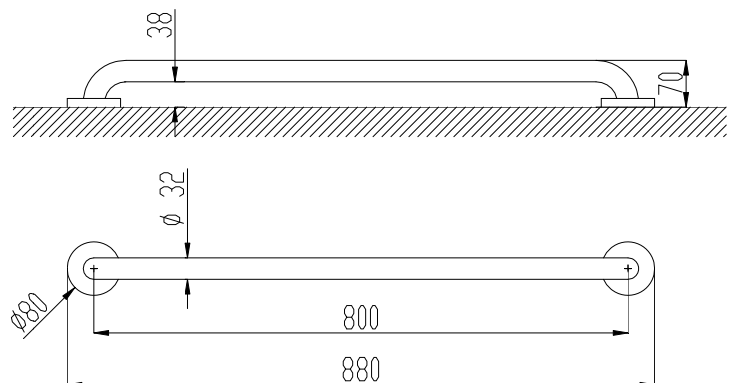

Straight grab bar

- Straight grab bar to fix to wall.
- Recommended for use in bathrooms, WC and showers.
- Suitable for bathrooms adapted to disabled.
- Stainless steel polish finish. Also available in white Nylon finish (NOFER 15054.80.W) and satin finish (NOFER 15054.80.S).

TECHNICAL DATA

- Made of Stainless Steel AISI 304.
- Two fixing points.
- Length: 800 mm.
- Distance from bar to wall: 38 mm.
- Ø 32 mm tube grab. Steel thickness: 1,5 mm.
- Recommended installation height: 70-75 cm from floor.
- Maintenance: Stainless steel needs maintenance because dust can eventually damage the chrome in stainless steel. We recommend monthly cleaning with our special product.

The picture belongs to NOFER 15054.80.S

SUGGESTED TEXT FOR PRESCRIPTION

Straight grab bar NOFER or similar, to fix to wall. In AISI 304 stainless steel. Length: 800 mm. Ø 32 mm tube grab. Steel thickness: 1,5 mm.

TECHNICAL DRAWING

Dimensions in mm

NOFER S.L.
 Avenida de la fama, 118
 08940 · Cornellà de Llobregat (Barcelona)
 Tel +34 934 742 423 · Fax +34 934 743 548
 export@nofer.com · www.nofer.com

Related Products