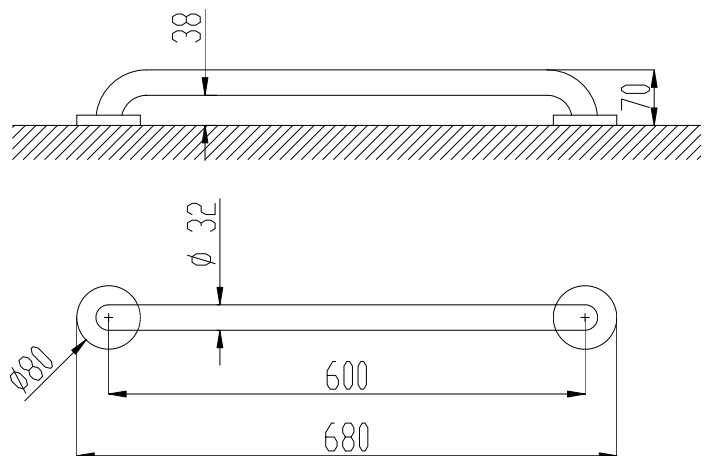

**Straight grab bar**

- Wall mounted straight grab bar.
- Stainless steel white Nylon finished. Also available in polish finish (NOFER 15054.60.B) and satin finish (NOFER 15054.60.S).
- Suitable for bathrooms, wc, showers and bathtubs.
- Specially designed for accessible environment.

**TECHNICAL DATA**

- Made in AISI 304 stainless steel.
- Length (between support points): 600 mm.
- Dimensions: Ø 32 mm and 1,5 mm thick bar. 38 mm between wall and bar.
- Recommended installation high: 70 - 75 cm from bar to finished floor.
- Fixing components included.

**SUGGESTED TEXT FOR PRESCRIPTION**

NOFER or similar AISI 304 stainless steel grab bar. White Nylon finished. Length (between support points): 600 mm. Dimensions: Ø 32 mm and 1,5 mm thick bar.

**TECHNICAL DRAWING**

Dimensions in mm

NOFER S.L.  
 Avenida de la fama, 118  
 08940 · Cornellà de Llobregat (Barcelona)  
 Tel +34 934 742 423 · Fax +34 934 743 548  
 export@nofer.com · www.nofer.com

Related Products