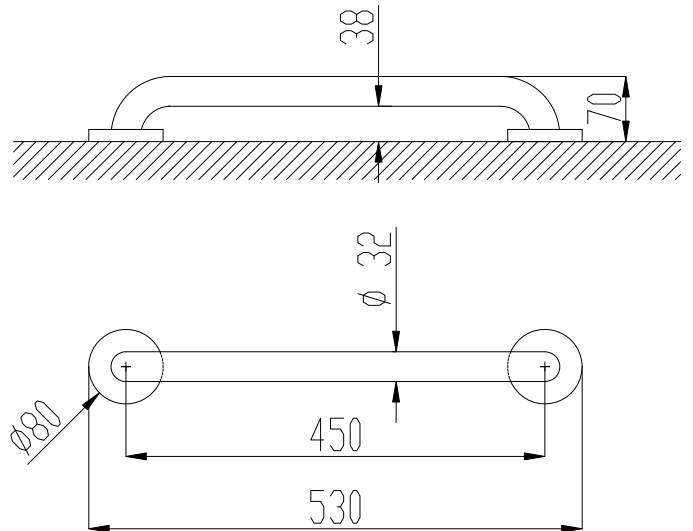

Straight grab bar

- Straight grab bar to fix to wall.
- Suggested for adapted bathrooms, WC and showers.
- Satin finished stainless steel. Also available white finished (NOFER 15054.45.W) and polish finished (NOFER 15054.45.B).

TECHNICAL DATA

- Made of AISI 304 satin finished stainless steel.
- Two fixing points.
- Length (between fixing centers): 450 mm.
- Distance from bar to wall: 38 mm.
- Tube Ø 32 mm.
- Suggested installation height: 70-75 cm from finished floor.
- Maintenance: stainless steel needs maintenance because dust can eventually damage the chromium (Cr) content in stainless steel. We recommend monthly cleaning with a stainless steel special cleaner.

SUGGESTED TEXT FOR PRESCRIPTION

NOFER straight grab bar to fix to wall. Made of satin finished AISI 304 stainless steel. Length: 450 mm. Tube Ø 32 mm.

TECHNICAL DRAWING

DIMENSIONS IN mm

NOFER S.L.
 Avenida de la fama, 118
 08940 · Cornellà de Llobregat (Barcelona)
 Tel +34 934 742 423 · Fax +34 934 743 548
 export@nofer.com · www.nofer.com