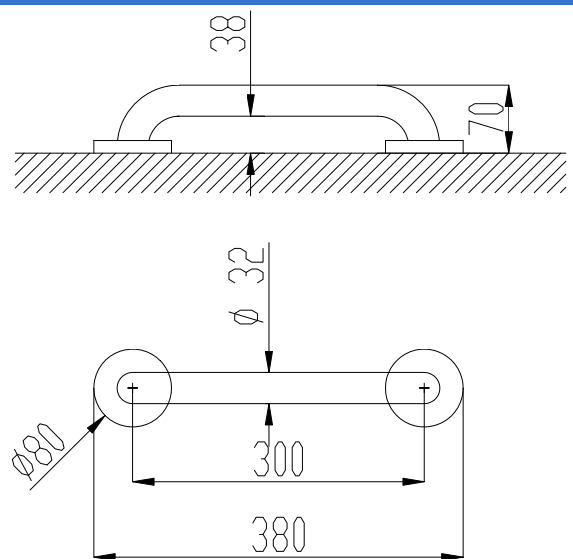

Straight grab bar

- Straight grab bar to fix to wall.
- Recommended for use in bathrooms, WC and showers.
- Suitable for bathrooms adapted to disabled.
- Stainless steel satin finish. Also available in white Nylon finish (NOFER 15054.30.W) and polish finish (NOFER 15054.30.B).
- Other models available: 450 mm / 600 mm / 800 mm / 100 mm / 120mm.

TECHNICAL DATA

- Made of Stainless Steel AISI 304.
- Two fixing points.
- Length: 300 mm.
- Distance from bar to wall: 38 mm.
- Ø 32 mm tube grab. Steel thickness: 1,5 mm.
- Recommended installation height: 70-75 cm from floor.
- Maintenance: Stainless steel needs maintenance because dust can eventually damage the chrome in stainless steel. We recommend monthly cleaning with our special product.

SUGGESTED TEXT FOR PRESCRIPTION

Straight grab bar NOFER or similar, to fix to wall. In AISI 304 stainless steel. Length: 300 mm. · Ø 32 mm tube grab. Steel thickness: 1,5 mm.

TECHNICAL DRAWING

Dimensions in mm