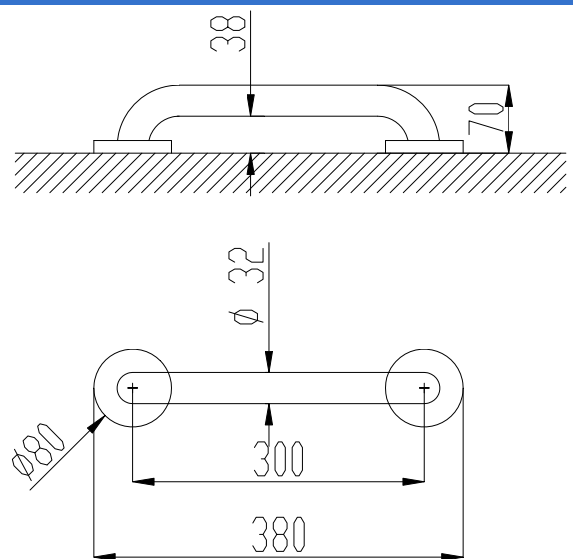

Straight grab bar

- Straight grab bar to fix to wall.
- Recommended for use in bathrooms, WC and showers.
- Suitable for bathrooms adapted to disabled.
- Stainless steel polish finish. Also available in satin finish ( NOFER 15054.30.S) and white Nylon finish (NOFER 15054.30.W).
- Other models available: 450 mm / 600 mm / 800 mm / 100 mm / 120mm.

TECHNICAL DATA

- Made of Stainless Steel AISI 304.
- Two fixing points.
- Length: 300 mm.
- Distance from bar to wall: 38 mm.
- Ø 32 mm tube grab. Steel thickness: 1,5 mm.
- Recommended installation height: 70-75 cm from floor.
- Maintenance: Stainless steel needs maintenance because dust can eventually damage the chrome in stainless steel. We recommend monthly cleaning with our special product.

The picture belongs to NOFER 15054.30.S

SUGGESTED TEXT FOR PRESCRIPTION

Straight grab bar NOFER or similar, to fix to wall. In AISI 304 stainless steel. Length: 300 mm. · Ø 32 mm tube grab. Steel thickness: 1,5 mm.

TECHNICAL DRAWING

Dimensions in mm

NOFER S.L.  
 Avenida de la fama, 118  
 08940 · Cornellà de Llobregat (Barcelona)  
 Tel +34 934 742 423 · Fax +34 934 743 548  
 export@nofer.com · www.nofer.com

Related Products