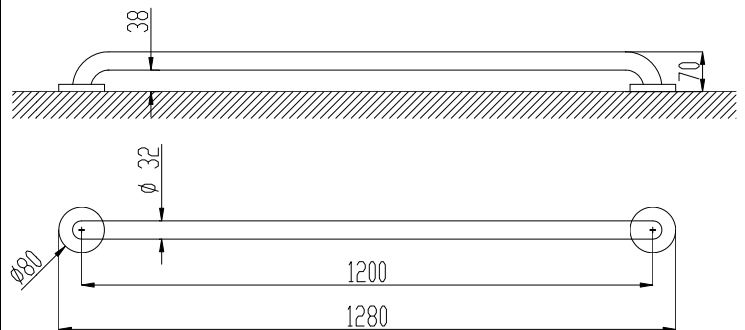

Straight grab bar

- Straight grab bar to fix to wall.
- Recommended for use in bathrooms, WC and showers.
- Suitable for bathrooms adapted to disabled.
- Stainless steel white Nylon finish. Also available in satin finish (NOFER 15054.120.S) and polish finish (NOFER 15054.120.B).

TECHNICAL DATA

- Made of Stainless Steel AISI 304.
- Two fixing points.
- Length: 1200 mm.
- Distance from bar to wall: 38 mm.
- Ø 32 mm tube grab. Steel thickness: 1,5 mm.
- Recommended installation height: 70-75 cm from floor.
- Maintenance: Stainless steel needs maintenance because dust can eventually damage the chrome in stainless steel. We recommend monthly cleaning with our special product.

SUGGESTED TEXT FOR PRESCRIPTION

Straight grab bar NOFER or similar, to fix to wall. In AISI 304 stainless steel. Length: 1200 mm. Ø 32 mm tube grab. Steel thickness: 1,5 mm.

TECHNICAL DRAWING

Dimensions in mm