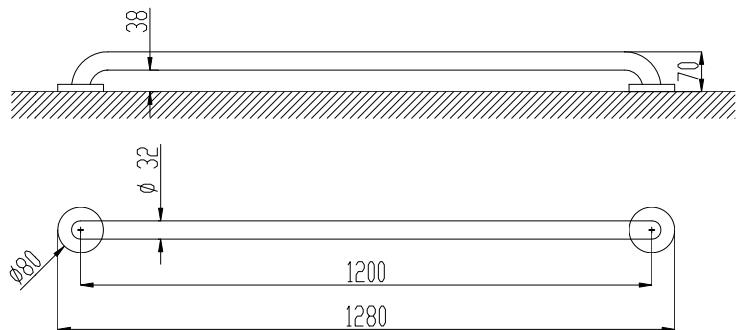

Straight grab bar

- Straight grab bar to fix to wall.
- Recommended for use in bathrooms, WC and showers.
- Suitable for bathrooms adapted to disabled.
- Stainless steel satin finish. Also available in white Nylon finish (NOFER 15054.120.W) and polish finish (NOFER 15054.120.B).

TECHNICAL DATA

- Made of Stainless Steel AISI 304.
- Two fixing points.
- Length: 1200 mm.
- Distance from bar to wall: 38 mm.
- Ø 32 mm tube grab. Steel thickness: 1,5 mm.
- Recommended installation height: 70-75 cm from floor.
- Maintenance: Stainless steel needs maintenance because dust can eventually damage the chrome in stainless steel. We recommend monthly cleaning with our special product.

SUGGESTED TEXT FOR PRESCRIPTION

Straight grab bar NOFER or similar, to fix to wall. In AISI 304 stainless steel. Length: 1200 mm. Ø 32 mm tube grab. Steel thickness: 1,5 mm.

TECHNICAL DRAWING

Dimensions in mm