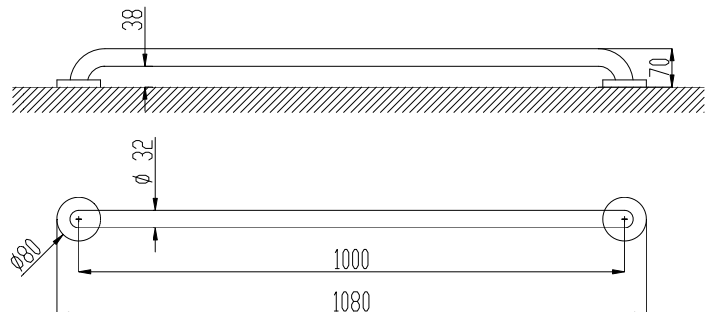

Straight grab bar

- Straight grab bar to fix to wall.
- Recommended for use in bathrooms, WC and showers.
- Suitable for bathrooms adapted to disabled.
- Stainless steel satin finish. Also available in white Nylon finish (NOFER 15054.100.W) and polish finish (NOFER 15054.100.B).

TECHNICAL DATA

- Made of Stainless Steel AISI 304.
- Two fixing points.
- Length: 1000 mm.
- Distance from bar to wall: 38 mm.
- Ø 32 mm tube grab. Steel thickness: 1,5 mm.
- Recommended installation height: 70-75 cm from floor.
- Maintenance: Stainless steel needs maintenance because dust can eventually damage the chrome in stainless steel. We recommend monthly cleaning with our special product.

SUGGESTED TEXT FOR PRESCRIPTION

Straight grab bar NOFER or similar, to fix to wall. In AISI 304 stainless steel. Length: 1000 mm. Ø 32 mm tube grab. Steel thickness: 1,5 mm.

TECHNICAL DRAWING

Dimensions in mm