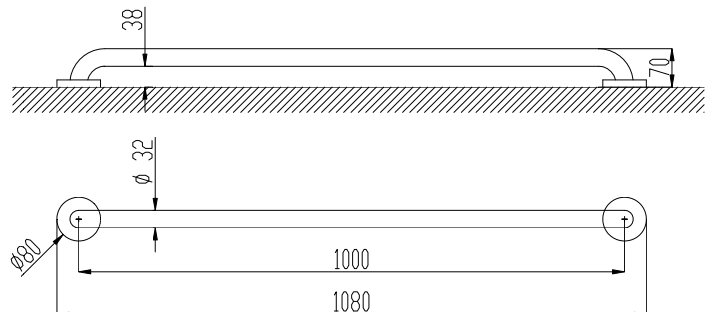

Straight grab bar

- Straight grab bar to fix to wall.
- Recommended for use in bathrooms, WC and showers.
- Suitable for bathrooms adapted to disabled.
- Stainless steel polish finish. Also available in white Nylon finish (NOFER 15054.100.W) and satin finish (NOFER 15054.100.S).

TECHNICAL DATA

- Made of Stainless Steel AISI 304.
- Two fixing points.
- Length: 1000 mm.
- Distance from bar to wall: 38 mm.
- Ø 32 mm tube grab. Steel thickness: 1,5 mm.
- Recommended installation height: 70-75 cm from floor.
- Maintenance: Stainless steel needs maintenance because dust can eventually damage the chrome in stainless steel. We recommend monthly cleaning with our special product.

The picture belongs to NOFER 15054.100.S

SUGGESTED TEXT FOR PRESCRIPTION

Straight grab bar NOFER or similar, to fix to wall. In AISI 304 stainless steel. Length: 1000 mm. Ø 32 mm tube grab. Steel thickness: 1,5 mm.

TECHNICAL DRAWING

Dimensions in mm

NOFER S.L.
 Avenida de la fama, 118
 08940 · Cornellà de Llobregat (Barcelona)
 Tel +34 934 742 423 · Fax +34 934 743 548
 export@nofer.com · www.nofer.com

Related Products
