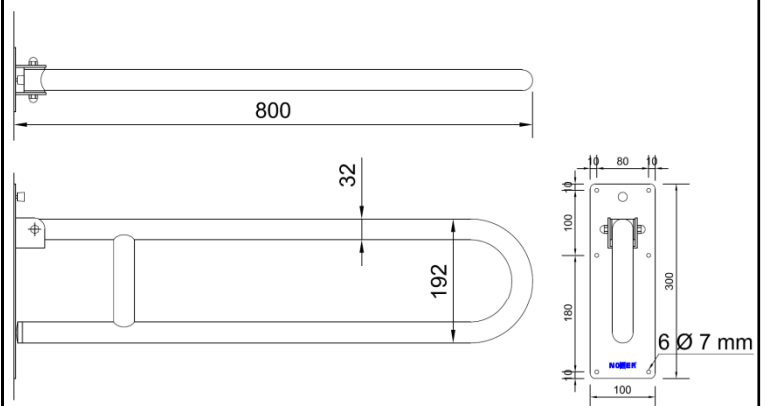

**Swing-up grab bar**

- Wall mounted swing-up grab bar.
- Suitable for support next to wash basins, toilets, showers and bathtubs.
- Specially designed for accessible environment.
- Stainless steel coated with white Nylon.

**TECHNICAL DATA**

- Made in AISI 304 stainless steel coated with Nylon.
- Length: 800 mm.
- Wall fixing flange dimension: 300 x 100 mm.
- Bars  $\varnothing$  32 mm.
- With brake.
- Without paper roll holder.
- Recommended installation high: 70 - 75 cm from top bar to finished floor.
- Stainless steel fixations included.
- Non conductive kit included.

**SUGGESTED TEXT FOR PRESCRIPTION**

Swing-up grab bar NOFER or similar, in AISI 304 stainless steel coated with white Nylon. With brake. Length: 800 mm, bars  $\varnothing$  32 mm.

**TECHNICAL DRAWING**

Dimensions in mm

NOFER S.L.  
 Avenida de la fama, 118  
 08940 · Cornellà de Llobregat (Barcelona)  
 Tel +34 934 742 423 · Fax +34 934 743 548  
 nofer@nofer.com · www.nofer.com

Related Products