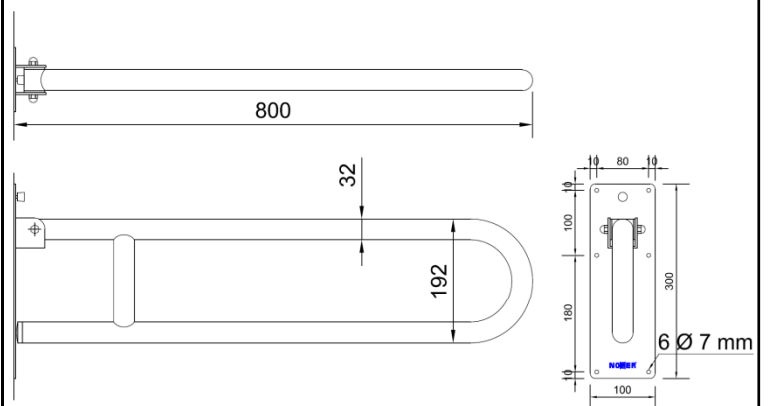

Swing-up grab bar

- Wall mounted swing-up grab bar.
- Suitable for support next to wash basins, toilets, showers and bathtubs.
- Specially designed for accessible environment.
- Stainless steel satin finished.

TECHNICAL DATA

- Made in AISI 304 stainless steel satin finished.
- Length: 800 mm.
- Wall fixing flange dimension: 300 x 100 mm.
- Bars \varnothing 32 mm.
- With brake.
- Without paper roll holder.
- Recommended installation high: 70 - 75 cm from top bar to finished floor.
- Stainless steel fixations included.
- Non conductive kit included.

SUGGESTED TEXT FOR PRESCRIPTION

Swing-up grab bar NOFER or similar, in AISI 304 stainless steel satin finished. With brake. Length: 800 mm, bars \varnothing 32 mm.

TECHNICAL DRAWING

Dimensions in mm

NOFER S.L.
 Avenida de la fama, 118
 08940 · Cornellà de Llobregat (Barcelona)
 Tel +34 934 742 423 · Fax +34 934 743 548
 nofer@nofer.com · www.nofer.com