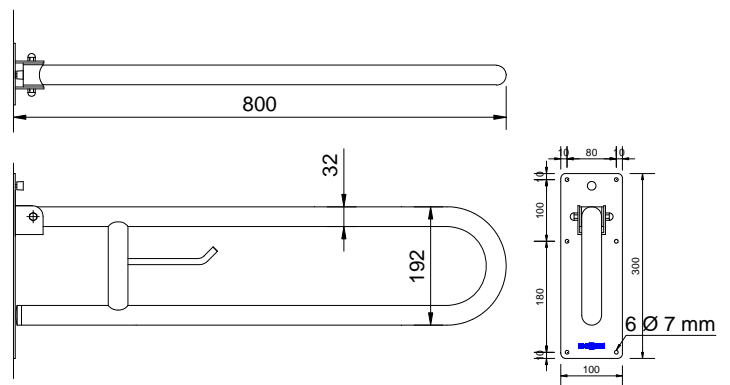

Swing-up grab bar

- Wall mounted swing-up grab bar.
- Suitable for support next to wash basins, toilets, showers and bathtubs.
- Specially designed for accessible environment.
- Stainless steel satin finished.

TECHNICAL DATA

- Made in AISI 304 stainless steel.
- Length: 800 mm.
- Wall fixing flange dimension: 300 x 100 mm.
- Bars Ø 32 mm.
- With brake and paper holder.
- Recommended installation high: 70 - 75 cm from top bar to finished floor.
- Stainless steel fixations included.
- Non conductive kit included.

SUGGESTED TEXT FOR PRESCRIPTION

Swing-up grab bar NOFER or similar, in AISI 304 stainless steel satin finished. With brake and paper holder. Length: 800 mm, bars Ø 32 mm.

TECHNICAL DRAWING

Dimensions in mm