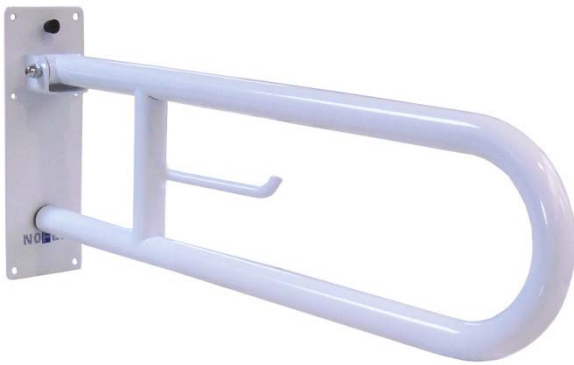

Swing-up grab bar

- Wall mounted swing-up grab bar.
- Suitable for support next to wash basins, toilets, showers and bathtubs.
- Specially designed for accessible environment. .
- Stainless steel coated with white Nylon.

TECHNICAL DATA

- Made in AISI 304 stainless steel coated with white Nylon.
- Length: 600 mm.
- Wall fixing flange dimension: 300 x 100 mm.
- Bars Ø 32 mm.
- With brake and paper holder.
- Recommended installation high: 70 - 75 cm from top bar to finished floor.
- Stainless steel fixations included.
- Non conductive kit included.

SUGGESTED TEXT FOR PRESCRIPTION

Swing-up grab bar NOFER or similar, in AISI 304 stainless steel coated with white Nylon. With brake and paper holder. Length: 600 mm, bars Ø 32 mm.

TECHNICAL DRAWING

Dimensions in mm