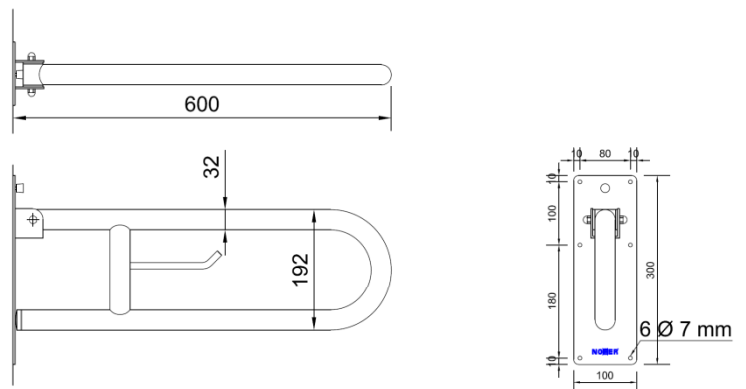

Swing-up grab bar

- Wall mounted swing-up grab bar.
- Suitable for support next to wash basins, toilets, showers and bathtubs.
- Specially designed for accessible environment. .
- Stainless steel coated with white Nylon.

TECHNICAL DATA

- Made in AISI 304 stainless steel coated with white Nylon.
- Length: 600 mm.
- Wall fixing flange dimension: 300 x 100 mm.
- Bars Ø 32 mm.
- With brake and paper holder.
- Recommended installation high: 70 - 75 cm from top bar to finished floor.
- Stainless steel fixations included.
- Non conductive kit included.

SUGGESTED TEXT FOR PRESCRIPTION

Swing-up grab bar NOFER or similar, in AISI 304 stainless steel coated with white Nylon. With brake and paper holder. Length: 600 mm, bars Ø 32 mm.

TECHNICAL DRAWING

Dimensions in mm