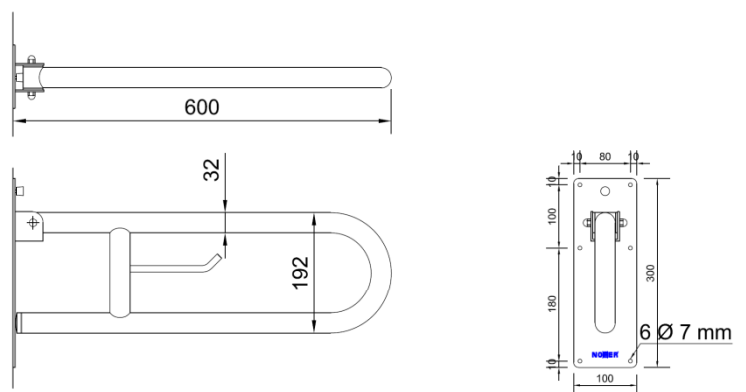

Swing-up grab bar

- Wall mounted swing-up grab bar.
- Suitable for support next to wash basins, toilets, showers and bathtubs.
- Specially designed for accessible environment. .
- Satin finished stainless steel.

TECHNICAL DATA

- Made in AISI 304 stainless steel.
- Length: 600 mm.
- Wall fixing flange dimension: 300 x 100 mm.
- Bars Ø 32 mm.
- With brake and paper holder.
- Recommended installation high: 70 - 75 cm from top bar to finished floor.
- Stainless steel fixations included.
- Non conductive kit included.

SUGGESTED TEXT FOR PRESCRIPTION

Swing-up grab bar NOFER or similar, in AISI 304 satin finished stainless steel. With brake and paper holder. Length: 600 mm, bars Ø 32 mm.

TECHNICAL DRAWING

Dimensions in mm