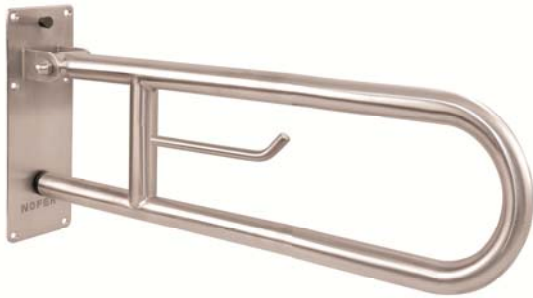

Swing-up grab bar

- Wall mounted swing-up grab bar.
- Suitable for support next to wash basins, toilets, showers and bathtubs.
- Specially designed for accessible environment. .
- Satin finished stainless steel.

TECHNICAL DATA

- Made in AISI 304 stainless steel.
- Length: 600 mm.
- Wall fixing flange dimension: 300 x 100 mm.
- Bars Ø 32 mm.
- With brake and paper holder.
- Recommended installation high: 70 - 75 cm from top bar to finished floor.
- Stainless steel fixations included.
- Non conductive kit included.

SUGGESTED TEXT FOR PRESCRIPTION

Swing-up grab bar NOFER or similar, in AISI 304 satin finished stainless steel. With brake and paper holder. Length: 600 mm, bars Ø 32 mm.

TECHNICAL DRAWING

Dimensions in mm