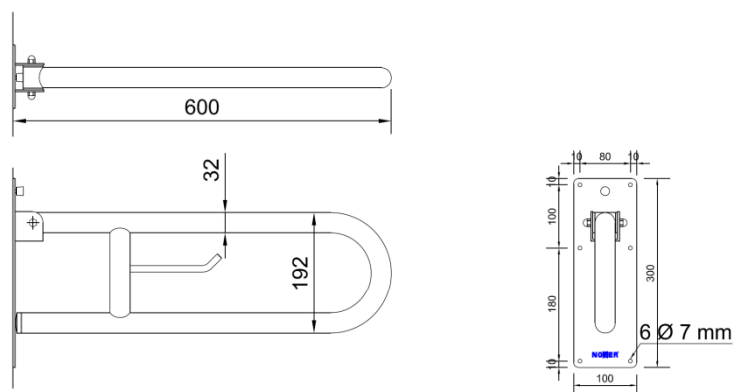

Swing-up grab bar

- Wall mounted swing-up grab bar.
- Suitable for support next to wash basins, toilets, showers and bathtubs.
- Specially designed for accessible environment. .
- Polish finished stainless steel.

TECHNICAL DATA

- Made in AISI 304 stainless steel.
- Length: 600 mm.
- Wall fixing flange dimension: 300 x 100 mm.
- Bars Ø 32 mm.
- With brake and paper holder.
- Recommended installation high: 70 - 75 cm from top bar to finished floor.
- Stainless steel fixations included.
- Non conductive kit included.

The picture belongs to NOFER 15051.60.S

SUGGESTED TEXT FOR PRESCRIPTION

Swing-up grab bar NOFER or similar, in AISI 304 polish finished stainless steel. With brake and paper holder. Length: 600 mm, bars Ø 32 mm.

TECHNICAL DRAWING

Dimensions in mm

NOFER S.L.
 Avenida de la fama, 118
 08940 · Cornellà de Llobregat (Barcelona)
 Tel +34 934 742 423 · Fax +34 934 743 548
 nofer@nofer.com · www.nofer.com

Related Products