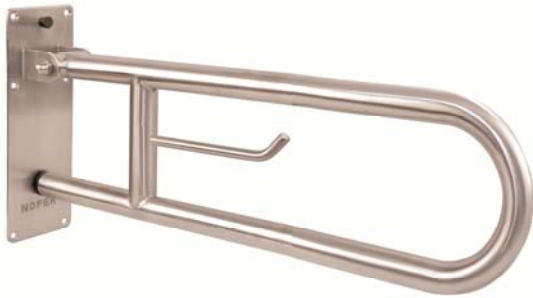

Swing-up grab bar

- Wall mounted swing-up grab bar.
- Suitable for support next to wash basins, toilets, showers and bathtubs.
- Specially designed for accessible environment. .
- Polish finished stainless steel.

TECHNICAL DATA

- Made in AISI 304 stainless steel.
- Length: 600 mm.
- Wall fixing flange dimension: 300 x 100 mm.
- Bars Ø 32 mm.
- With brake and paper holder.
- Recommended installation high: 70 - 75 cm from top bar to finished floor.
- Stainless steel fixations included.
- Non conductive kit included.

The picture belongs to NOFER 15051.60.S

SUGGESTED TEXT FOR PRESCRIPTION

Swing-up grab bar NOFER or similar, in AISI 304 polish finished stainless steel. With brake and paper holder. Length: 600 mm, bars Ø 32 mm.