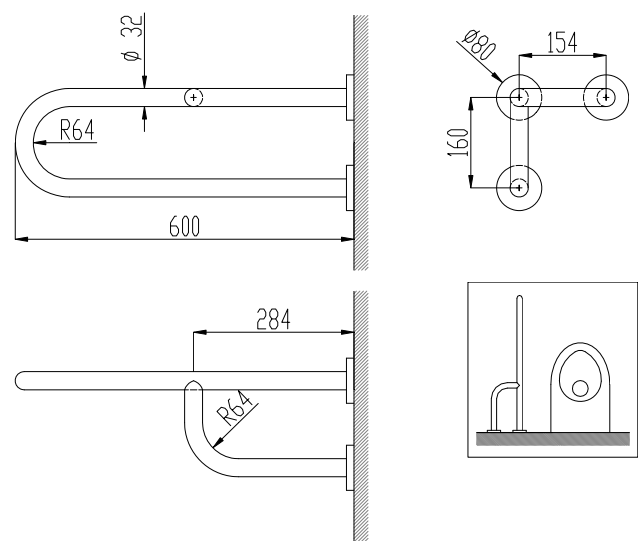

Double fixed straight grab bar. Right position

- Double fixed straight grab bar with three anchor points.
- Support suitable for bathrooms, wc-bidet, showers and baths.
- Designed for adapted toilets for disabled.
- Stainless steel polish finish. Also available in satin finish (NOFER 15048.S) and white Nylon coated (NOFER 15048.W).
- Right position.

TECHNICAL DATA

- Made of AISI 304 stainless steel.
- Length: 600 mm.
- Bars: Ø 32 mm.
- Recommended installation height: 70-75 cm to floor.
- Fixing materials included.
- Maintenance: Stainless steel needs maintenance because dust can eventually damage the chrome in stainless steel. We recommend monthly cleaning with our special product.

TECHNICAL DRAWING

Dimensions in mm

The picture belongs to NOFER 15048.S

SUGGESTED TEXT FOR PRESCRIPTION

Double fixed straight grab bar NOFER or similar, with three anchor points. Made of AISI 304 stainless steel. Right position. Length: 600 mm. Bars: Ø 32 mm.