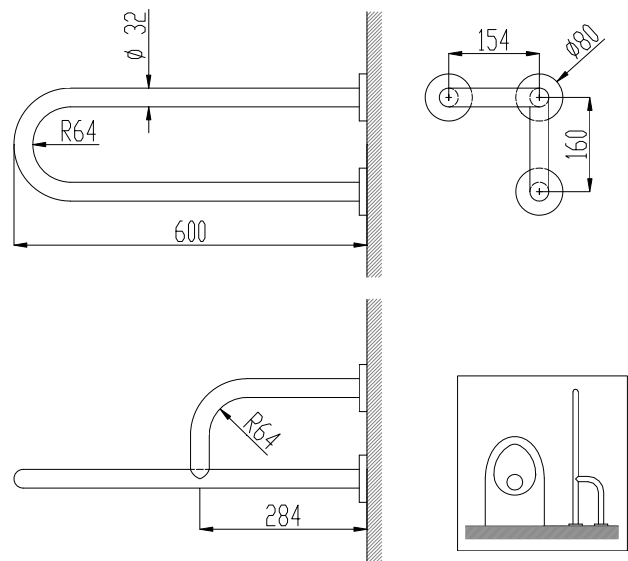

Double fixed straight grab bar. Left position

- Double fixed straight grab bar with three anchor points.
- Support suitable for bathrooms, wc-bidet, showers and baths.
- Designed for adapted toilets for disabled.
- Stainless steel white Nylon finish. Also available in satin finish (NOFER 15047.S) and polish finish (NOFER 15047.B).
- Left position.

TECHNICAL DATA

- Made of AISI 304 stainless steel.
- Length: 600 mm.
- Bars: \varnothing 32 mm.
- Recommended installation height: 70-75 cm to floor.
- Fixing materials included.
- Maintenance: Stainless steel needs maintenance because dust can eventually damage the chrome in stainless steel. We recommend monthly cleaning with our special product.

TECHNICAL DRAWING

Dimensions in mm

The picture belongs to NOFER 15047.S

SUGGESTED TEXT FOR PRESCRIPTION

Double fixed straight grab bar NOFER or similar, with three anchor points. Made of AISI 304 stainless steel. Length: 600 mm. Bars: \varnothing 32 mm.