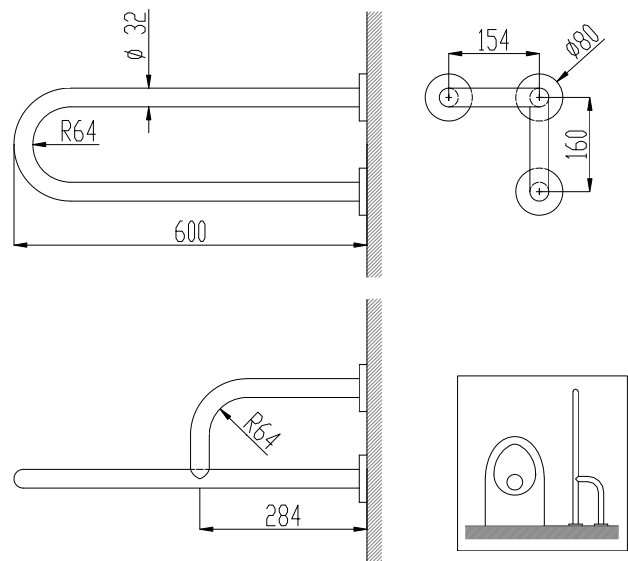

Double fixed straight grab bar. Left position

- Double fixed straight grab bar with three anchor points.
- Support suitable for bathrooms, wc-bidet, showers and baths.
- Designed for adapted toilets for disabled.
- Stainless steel polish finish. Also available in satin finish (NOFER 15047.S) and white Nylon (NOFER 15047.W).
- Left position.

TECHNICAL DATA

- Made of AISI 304 stainless steel.
- Length: 600 mm.
- Bars: \varnothing 32 mm.
- Recommended installation height: 70-75 cm to floor.
- Fixing materials included.
- Maintenance: Stainless steel needs maintenance because dust can eventually damage the chrome in stainless steel. We recommend monthly cleaning with our special product.

TECHNICAL DRAWING

Dimensions in mm

The picture belongs to NOFER 15047.S

SUGGESTED TEXT FOR PRESCRIPTION

Double fixed straight grab bar NOFER or similar, with three anchor points. Made of AISI 304 stainless steel. Length: 600 mm. Bars: \varnothing 32 mm.