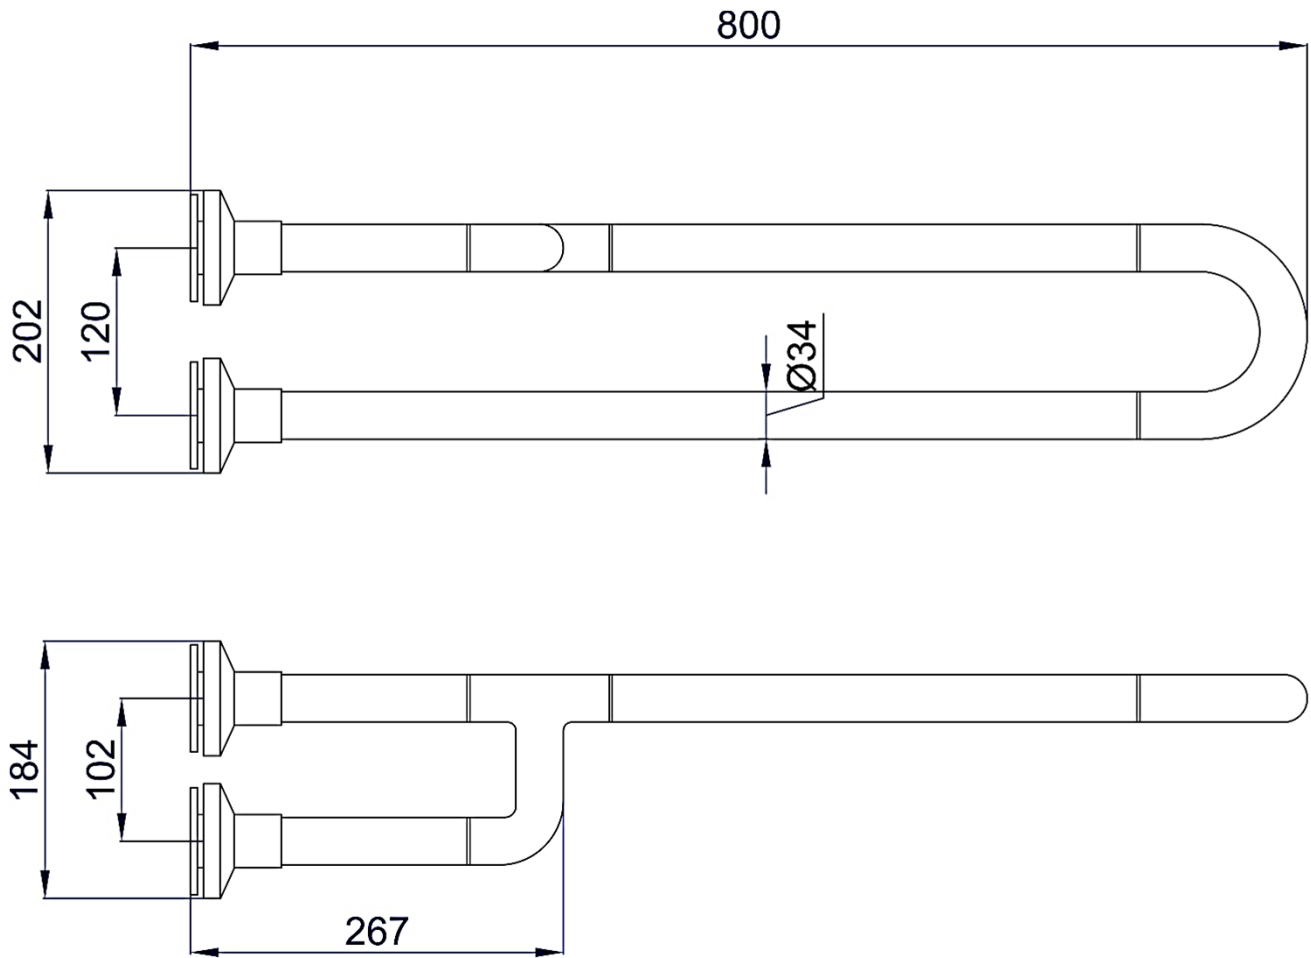

Nylon series grab bar with three wall fixing points

- Grab bar with three wall fixing points.
- Suitable for support at wash basin, wc-bidet, showers and bathtubs.
- Designed for bathrooms adapted to disabled.

TECHNICAL DATA

- Made of antibacterial white ABS coated aluminium.
- Wall supports made of AISI 304 stainless steel with antibacterial white ABS covers.
- Length: 800 (mm).
- Bars Ø 34 mm.
- Recommended installation height: 70-75 cm from finished floor.

SUGGESTED TEXT FOR PRESCRIPTION

GIAMPIERI grab bar. Made of antibacterial white ABS coated aluminium. Wall supports made of AISI 304 stainless steel with antibacterial white ABS covers. Length: 800 (mm).

TECHNICAL DRAWING

DIMENSIONS IN mm