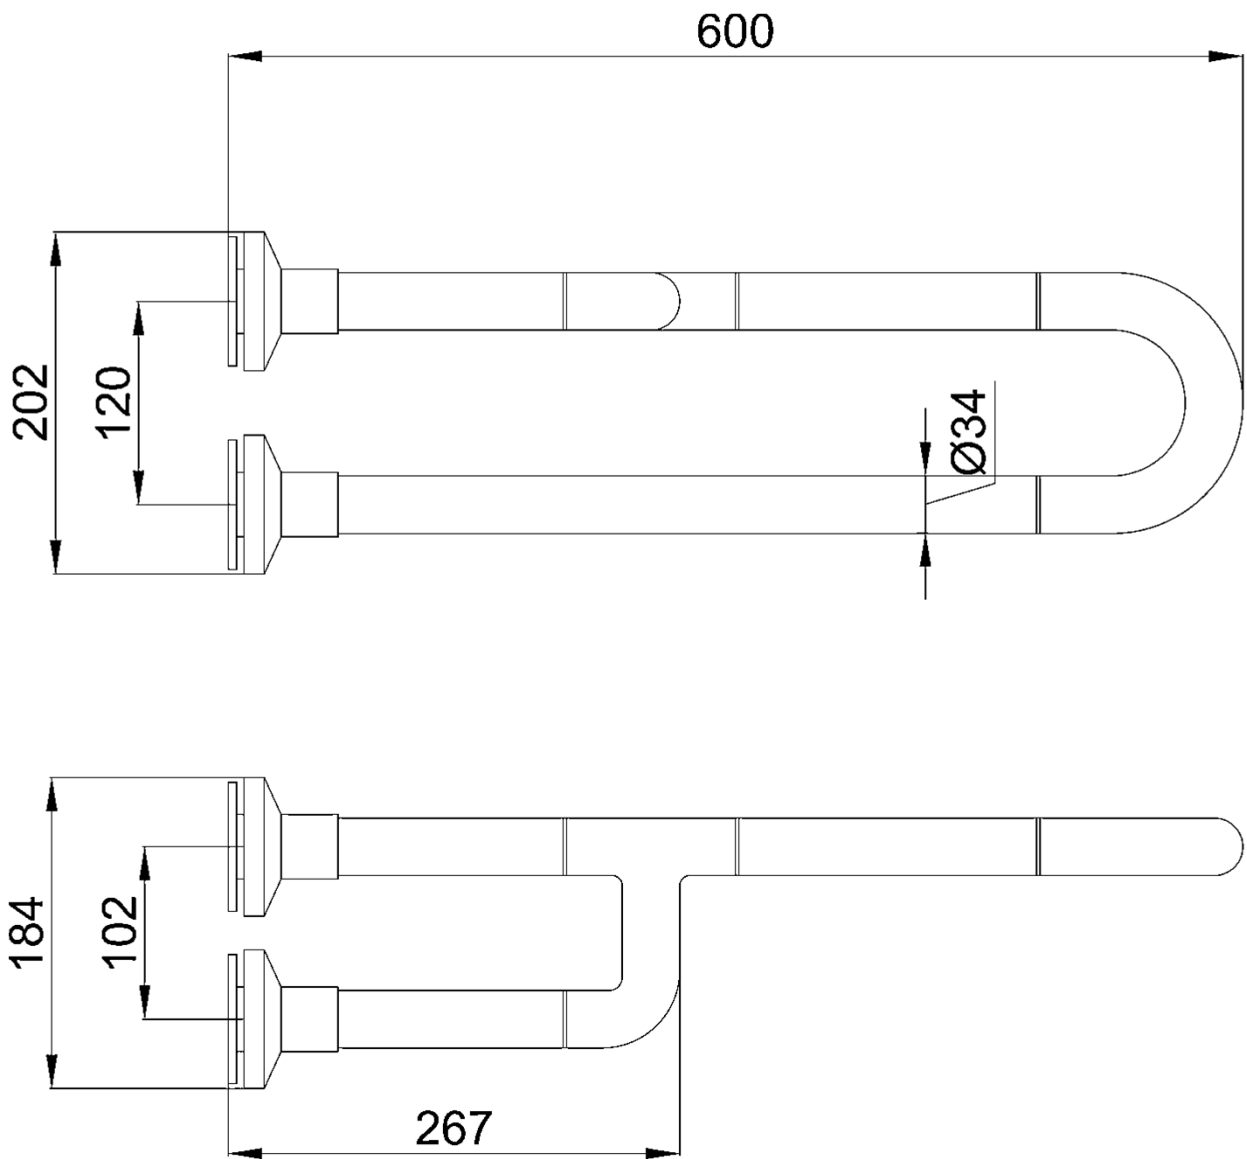

Nylon series grab bar with three wall fixing points

- Grab bar with three wall fixing points.
- Suitable for support at wash basin, wc-bidet, showers and bathtubs.
- Designed for bathrooms adapted to disabled.

TECHNICAL DATA

- Made of antibacterial white ABS coated aluminium.
- Wall supports made of AISI 304 stainless steel with antibacterial white ABS covers.
- Length: 600 (mm).
- Bars Ø 34 mm.
- Recommended installation height: 70-75 cm from finished floor.

SUGGESTED TEXT FOR PRESCRIPTION

GIAMPIERI grab bar. Made of antibacterial white ABS coated aluminium. Wall supports made of AISI 304 stainless steel with antibacterial white ABS covers. Length: 600 (mm).

NOFER S.L.
 Avenida de la fama, 118
 08940 · Cornellà de Llobregat (Barcelona)
 Tel +34 934 742 423 · Fax +34 934 743 548
 export@nofer.com · www.nofer.com

TECHNICAL DRAWING

DIMENSIONS IN mm